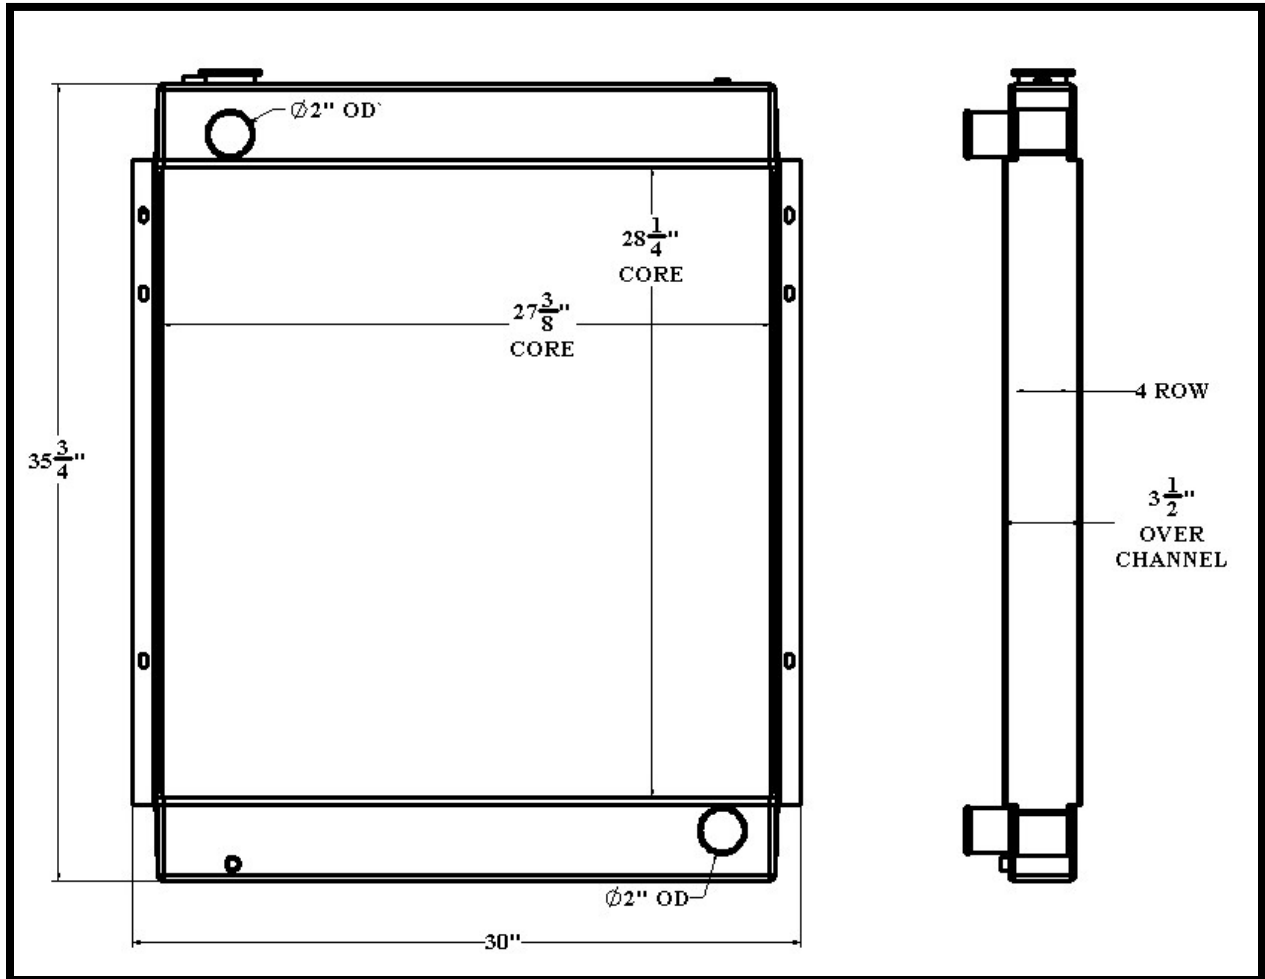

BGR Part Number: ST-0326-4I-F

## GENERAC GENERATOR

Overall Dimensions:  $35\text{-}3/4$ " X 30 X  $3\text{-}1/2$

Core:  $28\text{-}1/4$ " X  $27\text{-}3/8$ " X 4 ROW

Inlet: 2" OD

Outlet: 2" OD