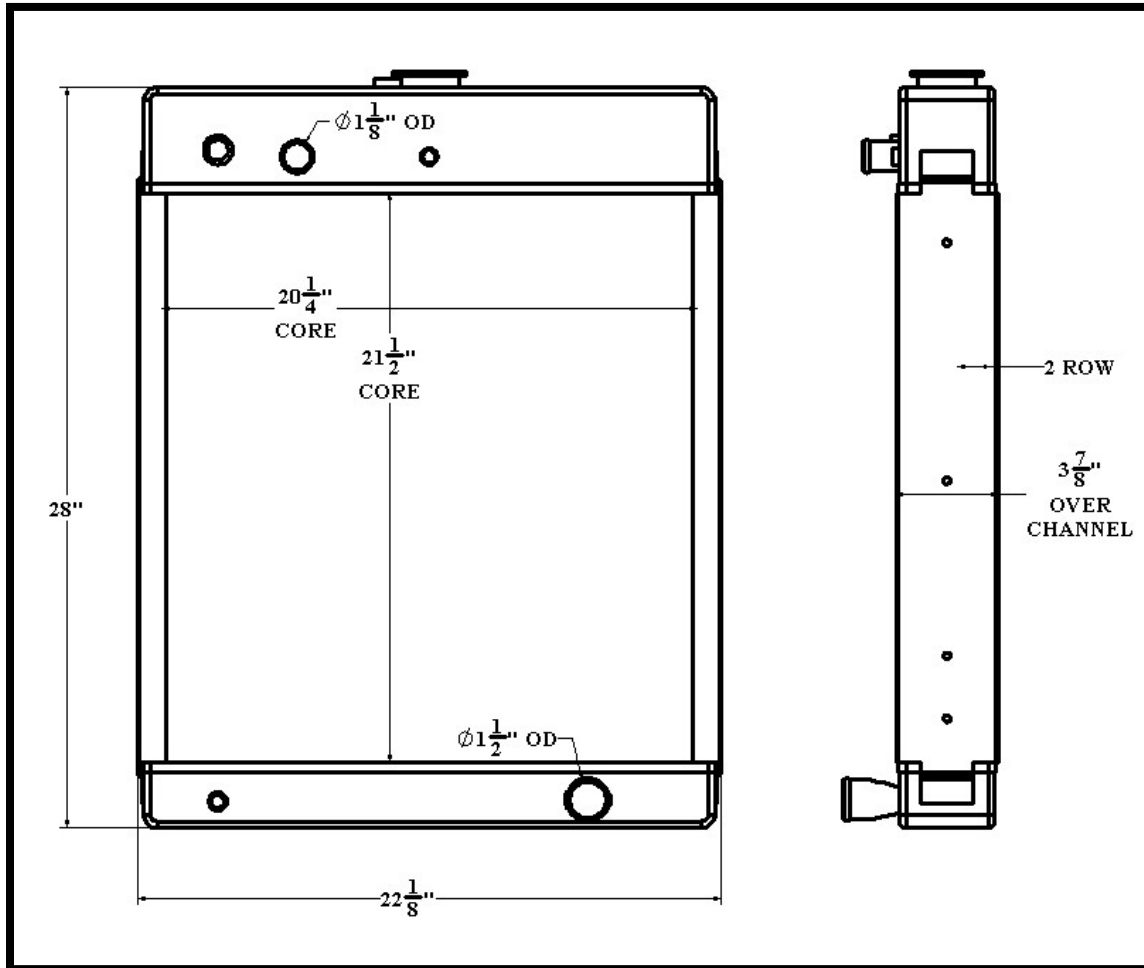

BGR Part Number: ST-0325-2VT-NC

A-326402 REV A

Overall Dimensions: 28" X 22-1/8" X 3-7/8"

Core: 20-1/4" X 21-1/2" X 2 ROW

Inlet: 1-1/8" OD

Outlet: 1-1/2" OD