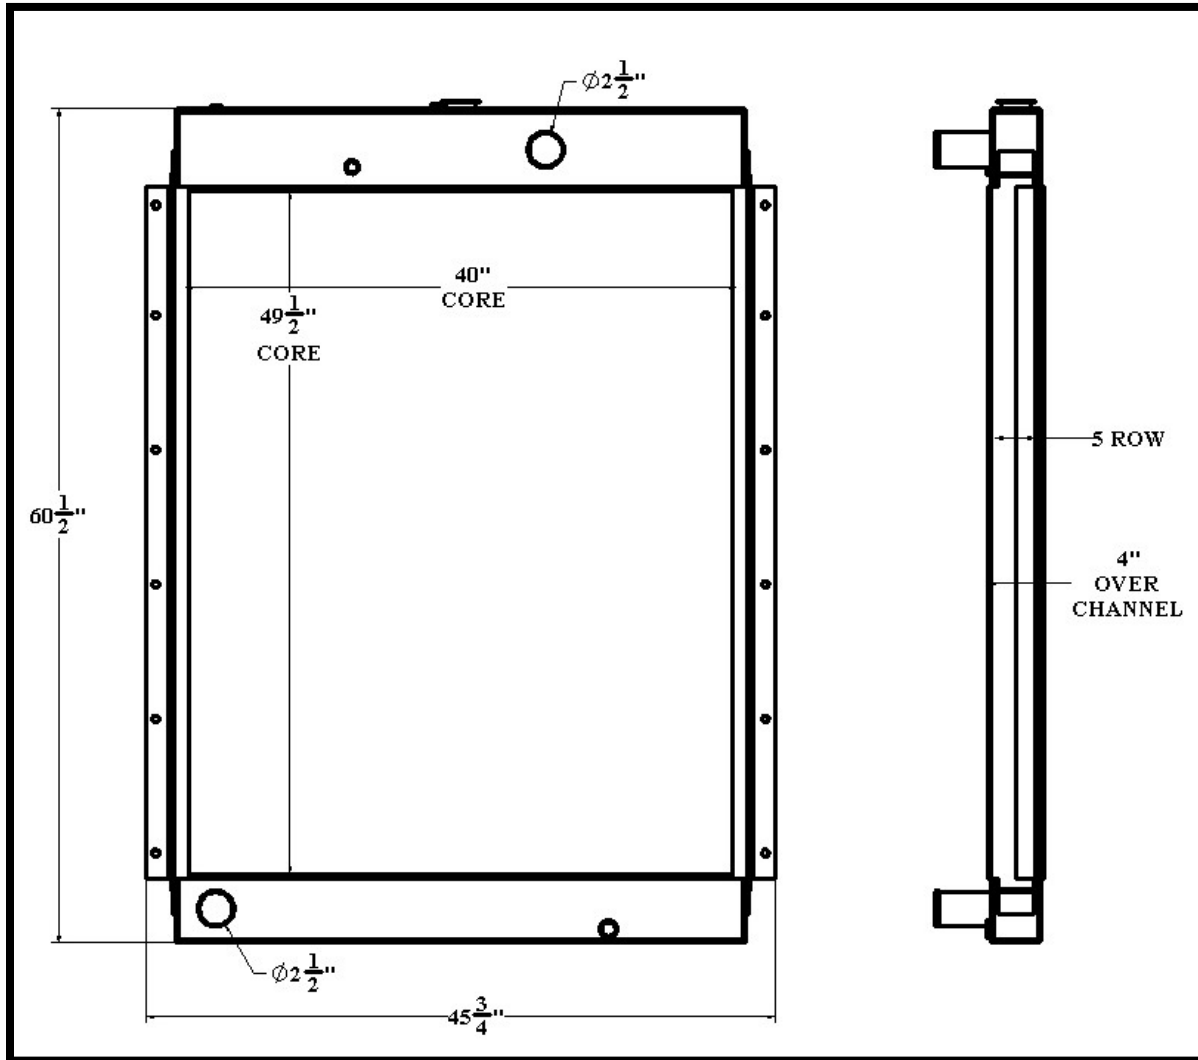

BGR Part Number: ST-0301-5I-F

GENERAC

Overall Dimensions: 60-1/2" X 45-3/4" X 4"

Core: 49-1/2" X 40" X 5 ROW

Inlet: 2-1/2" OD

Outlet: 2-1/2" OD