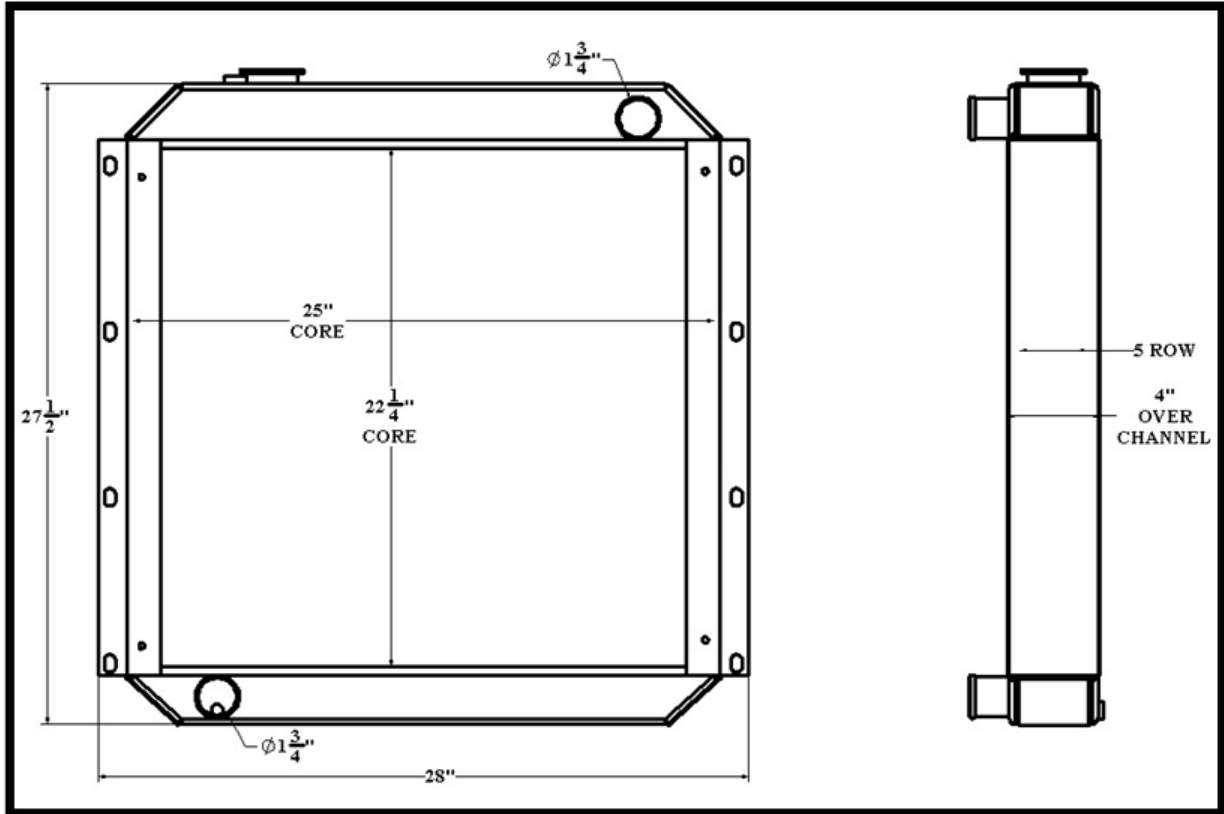

BGR Part Number: ST-0300-5I-B

MITSUBISHI ME037860

Overall Dimensions: 27-1/2" X 28" X 4"

Core: 22-1/4" X 25" X 5 ROW

Inlet: 1-3/4" OD

Outlet: 1-3/4" OD