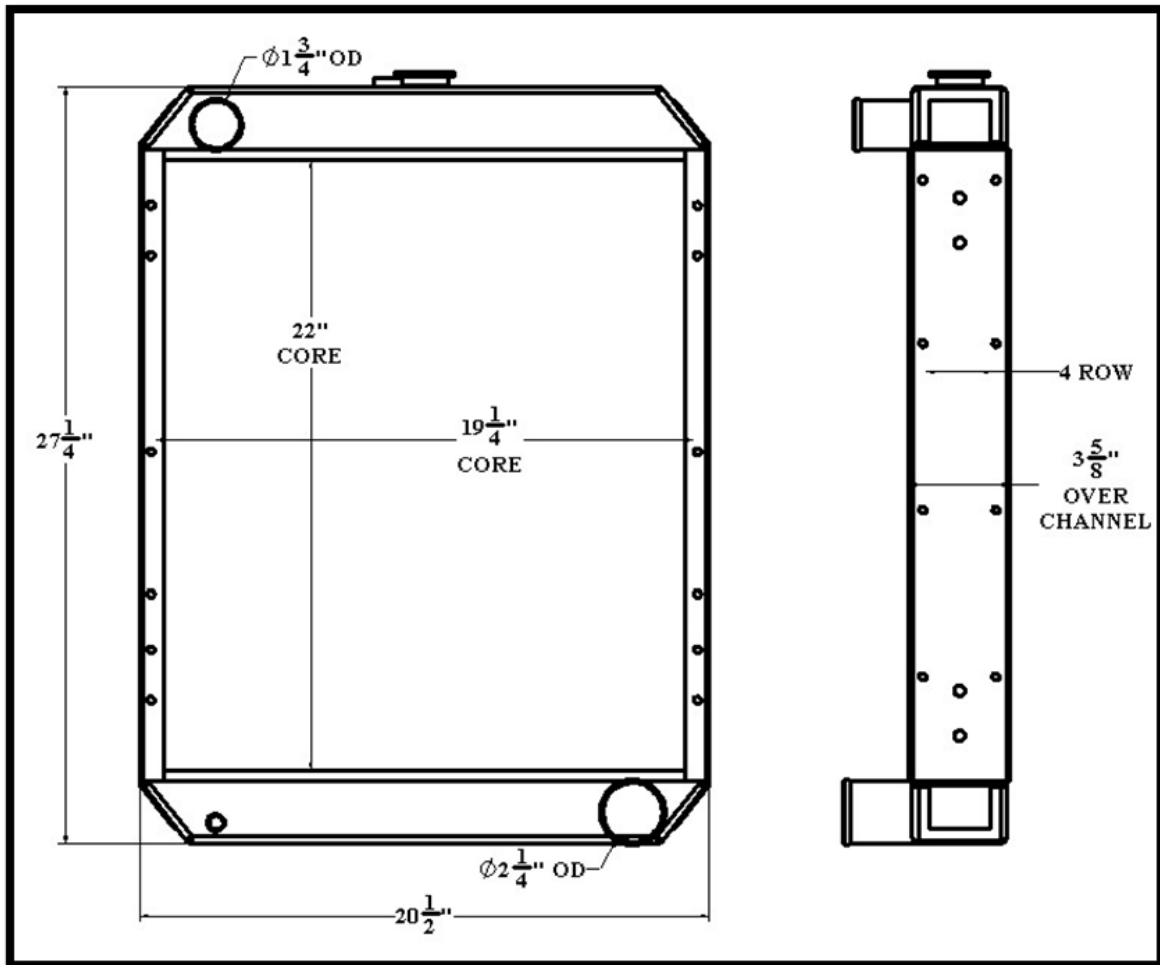

BGR Part Number: ST-0296-4I-NC

Overall Dimensions:  $27\frac{1}{4}$ " X  $20\frac{1}{2}$ " X  $3\frac{5}{8}$ "

Core:  $22$ " X  $19\frac{1}{4}$ " X 4 ROW

Inlet:  $1\frac{3}{4}$ " OD

Outlet:  $2\frac{1}{4}$ " OD