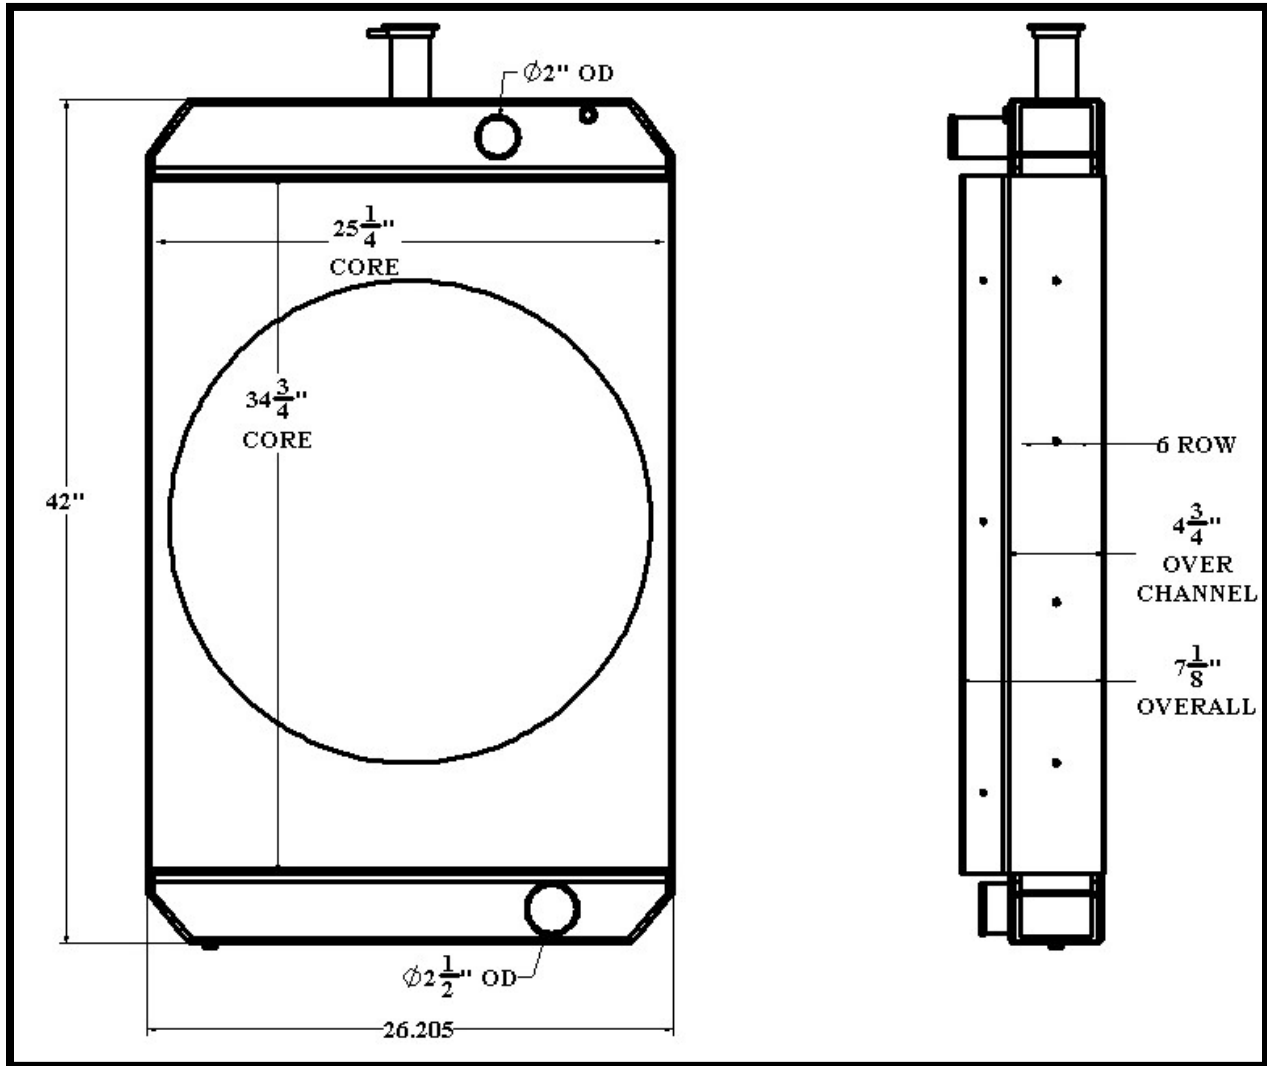

BGR Part Number: ST-0290-6I-NC

MODINE 12020, 030486

Overall Dimensions: 42" X 26.205" X 7-1/8"

Core: 34-3/4" X 25-1/4" X 6 ROW

Inlet: 2" OD

Outlet: 2-1/2" OD