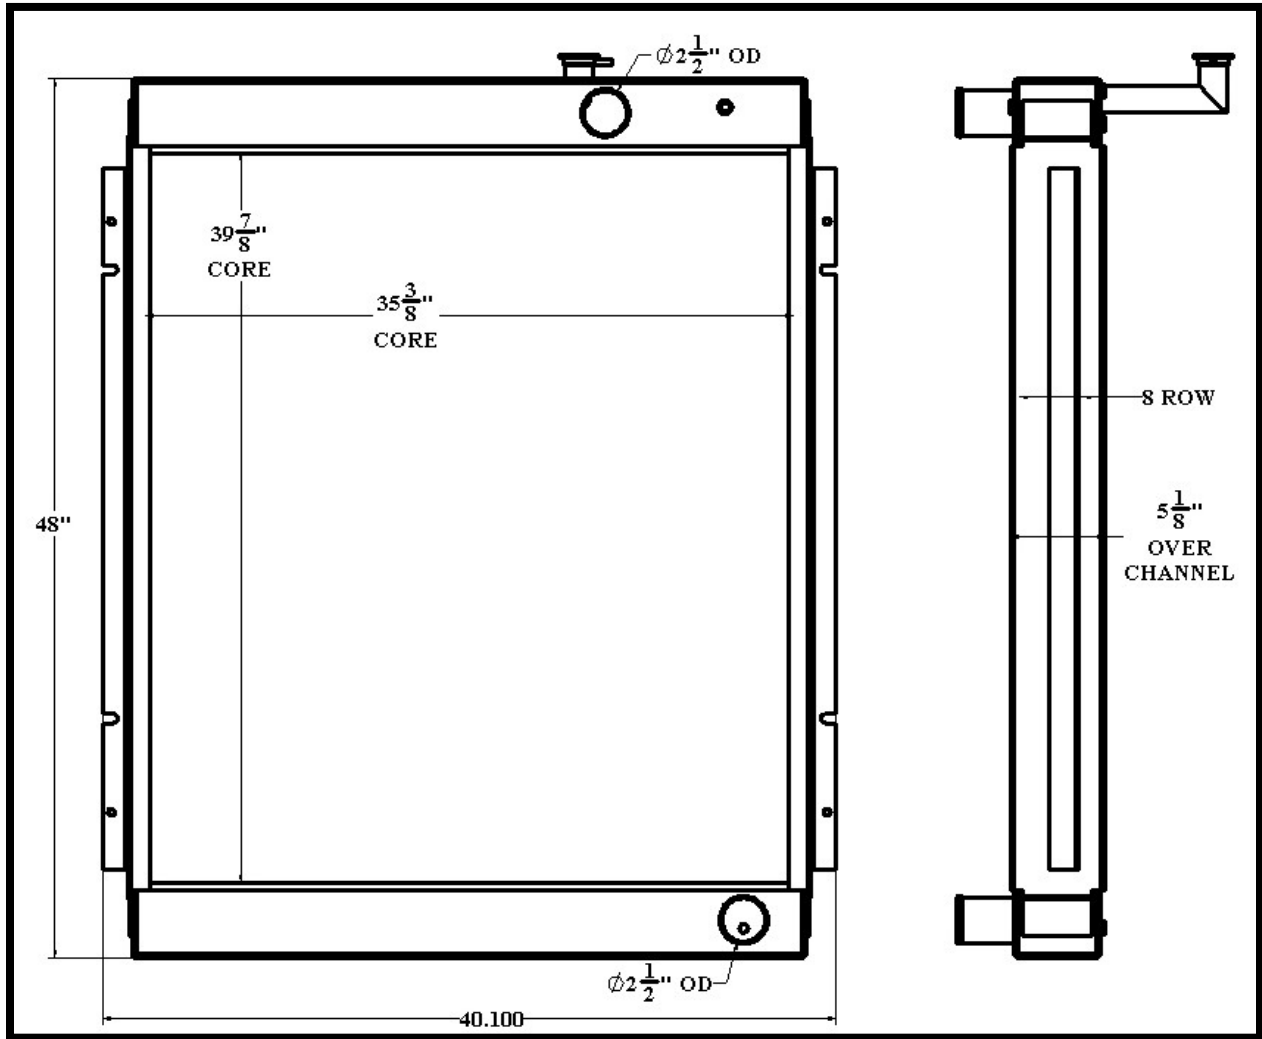

BGR Part Number: ST-0289-8I-F

RADIATOR SPECIALTIES RS-5893

Overall Dimensions: 36-3/8" X 28-5/8" X 5-1/4"

Core: 28" X 27-5/8" X 5 ROW

Inlet: 1-1/2" OD

Outlet: 2" OD