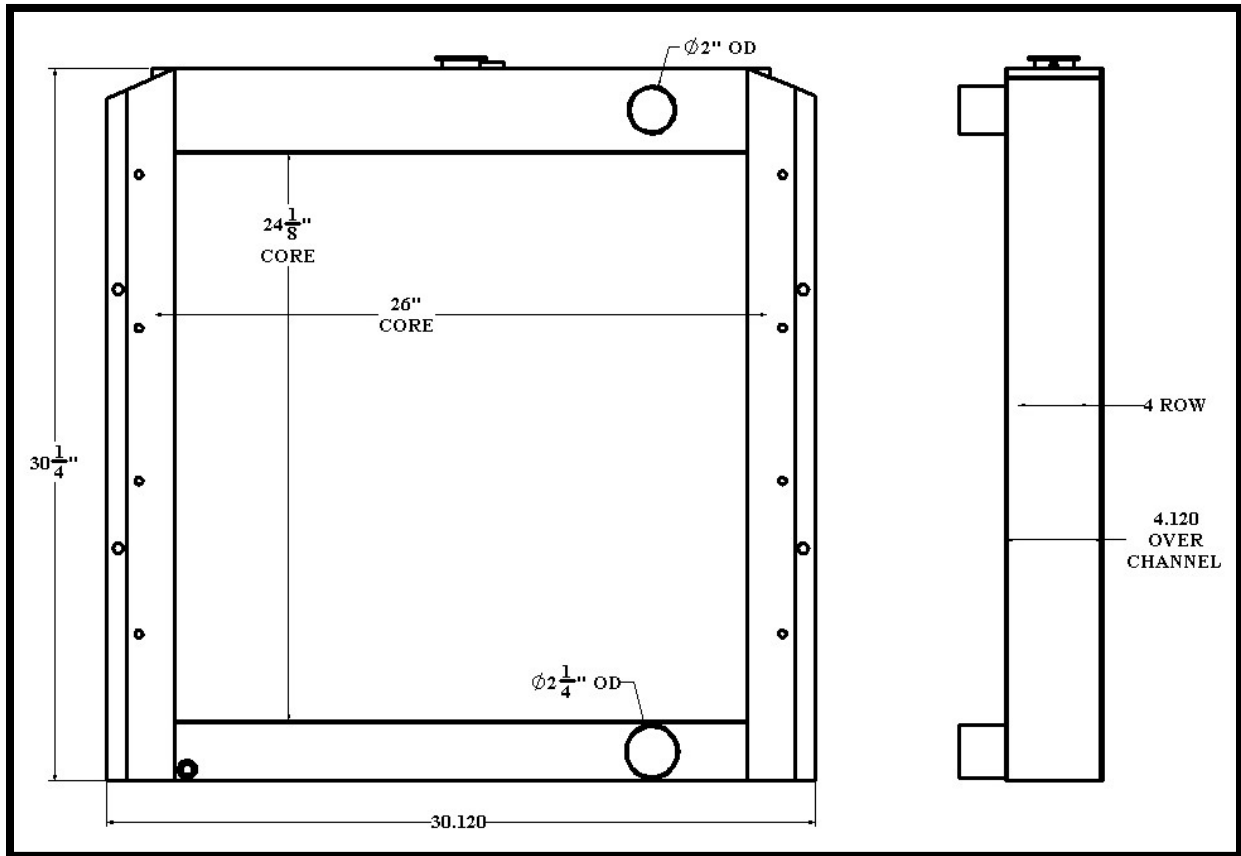

BGR Part Number: ST-0284-4T-B

Overall Dimensions: 30-1/4" X 30.120" X 4.120"

Core: 24-1/8" X 26" X 4 ROW

Inlet: 2" OD

Outlet: 2-1/4" OD