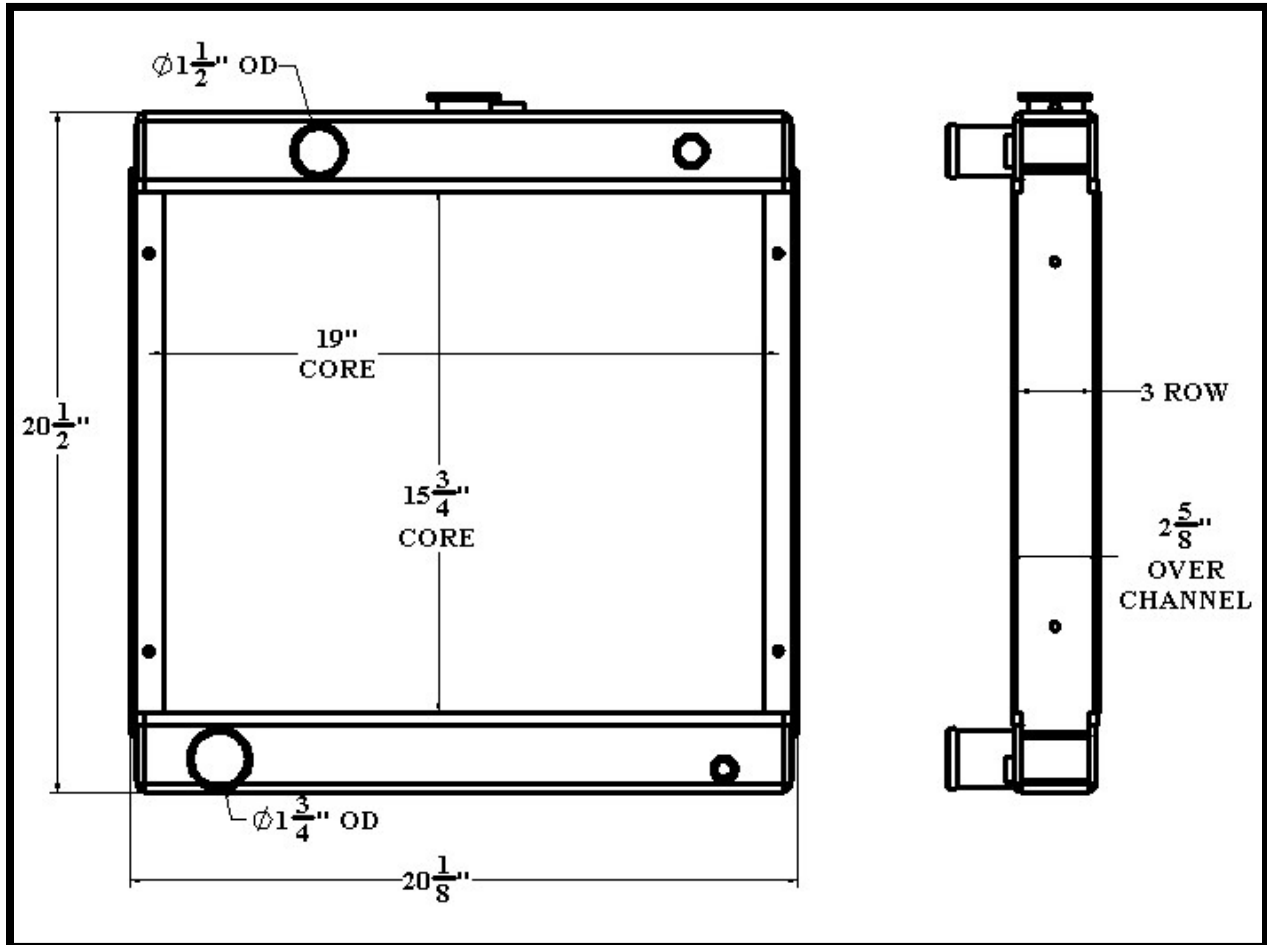

BGR Part Number: ST-0280-3T-NC

KOHLER 10 KW

Overall Dimensions: $20\frac{1}{2}$ " X $20\frac{1}{8}$ " X $2\frac{5}{8}$ "

Core: $15\frac{3}{4}$ " X 19" X 3 ROW

Inlet: $1\frac{1}{2}$ " OD

Outlet: $1\frac{3}{4}$ " OD