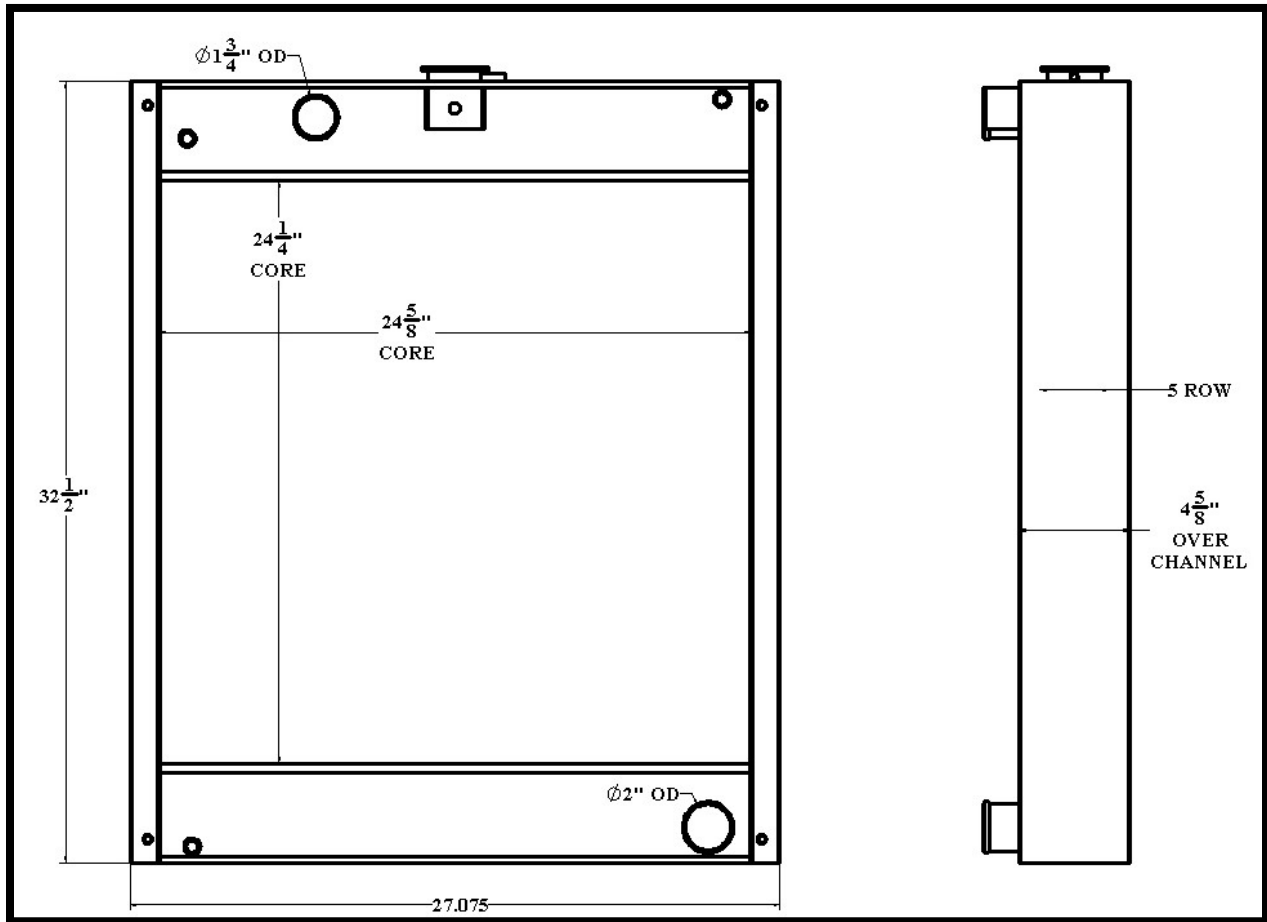

BGR Part Number: ST-0278-5J-NC

Overall Dimensions: $32\frac{1}{2}$ " X 27.075" X $4\frac{5}{8}$ "

Core: $24\frac{1}{4}$ " X $24\frac{5}{8}$ " X 5 ROW

Inlet: $1\frac{3}{4}$ " OD

Outlet: 2" OD