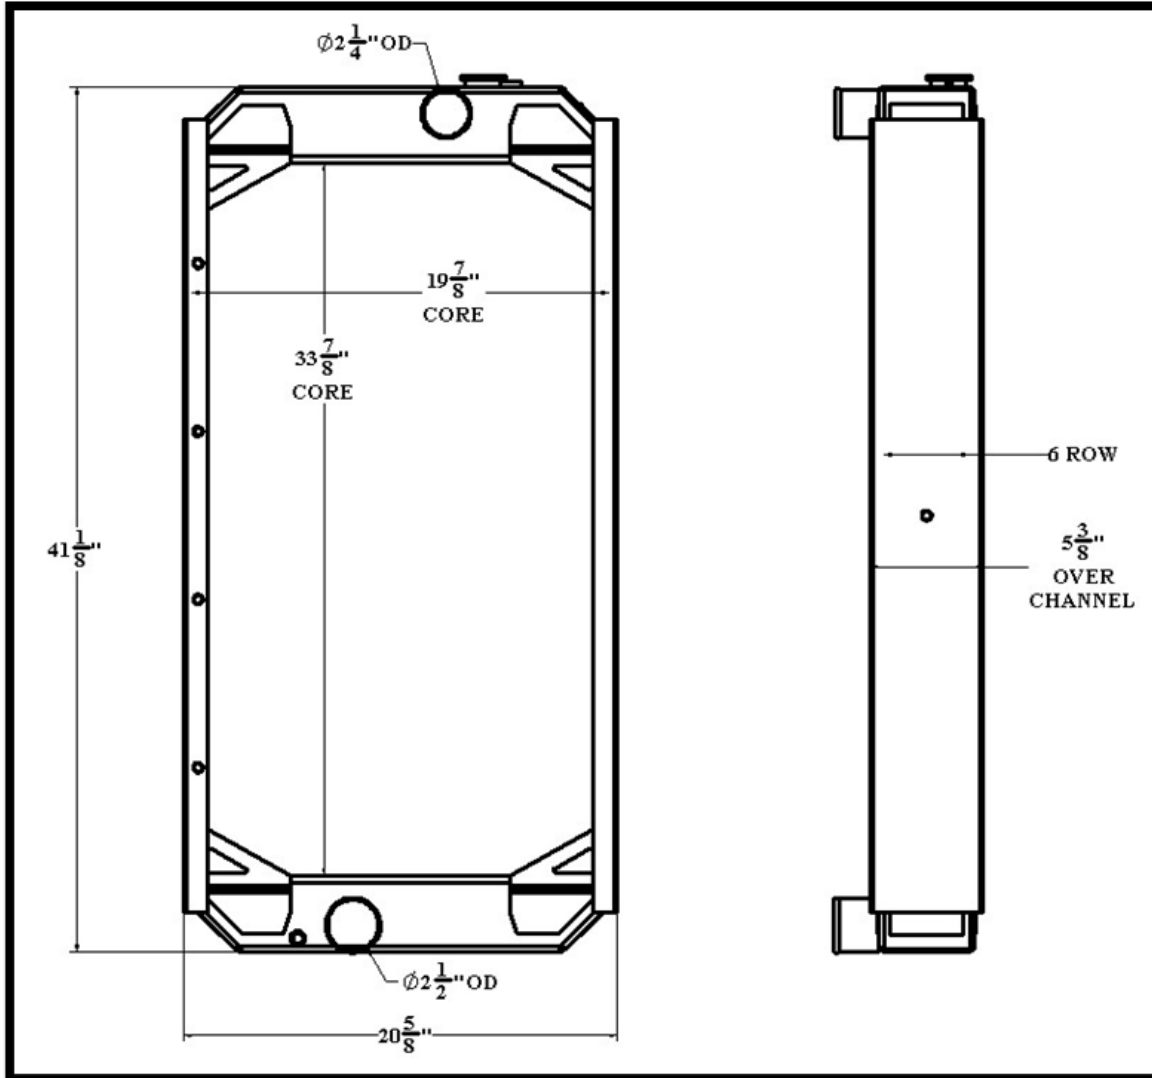

BGR Part Number: ST-0268-6X-NC

JOHN DEERE AT102963

Overall Dimensions: $41\text{-}1/8"$ X $20\text{-}5/8"$ X $5\text{-}3/8"$

Core: $33\text{-}7/8"$ X $19\text{-}7/8"$ X 6 ROW

Inlet: $2\text{-}1/4"$

Outlet: $2\text{-}1/2"$ OD