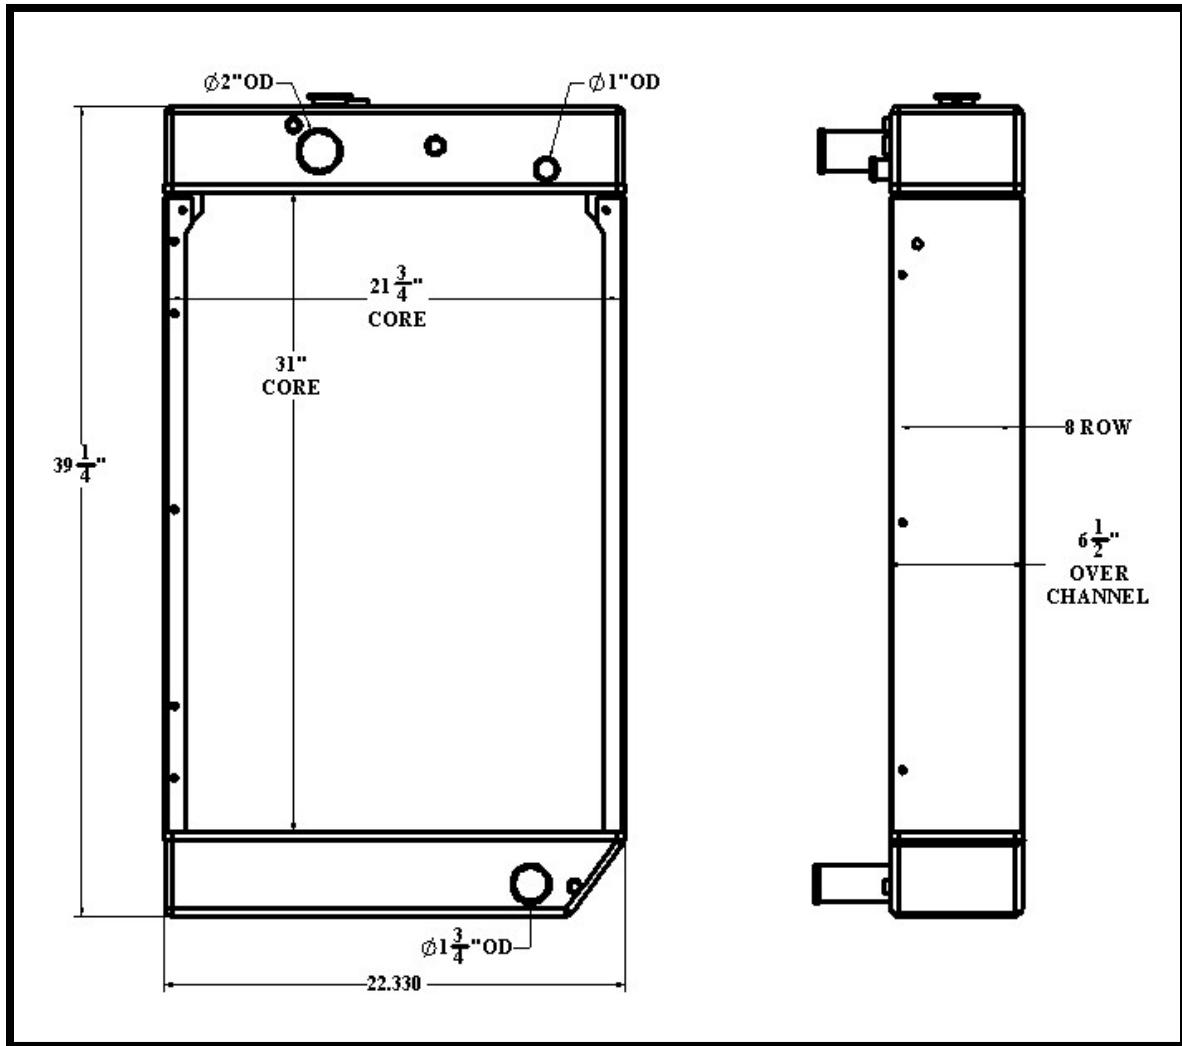

BGR Part Number: ST-0266-8M-NC

Overall Dimensions: $39\frac{1}{2}"$ X $22.330"$ X $6\frac{1}{2}"$

Core: 31" X $21\frac{3}{4}"$ X 5 ROW

Inlet: 2" OD, 1" OD

Outlet: $1\frac{3}{4}"$ OD