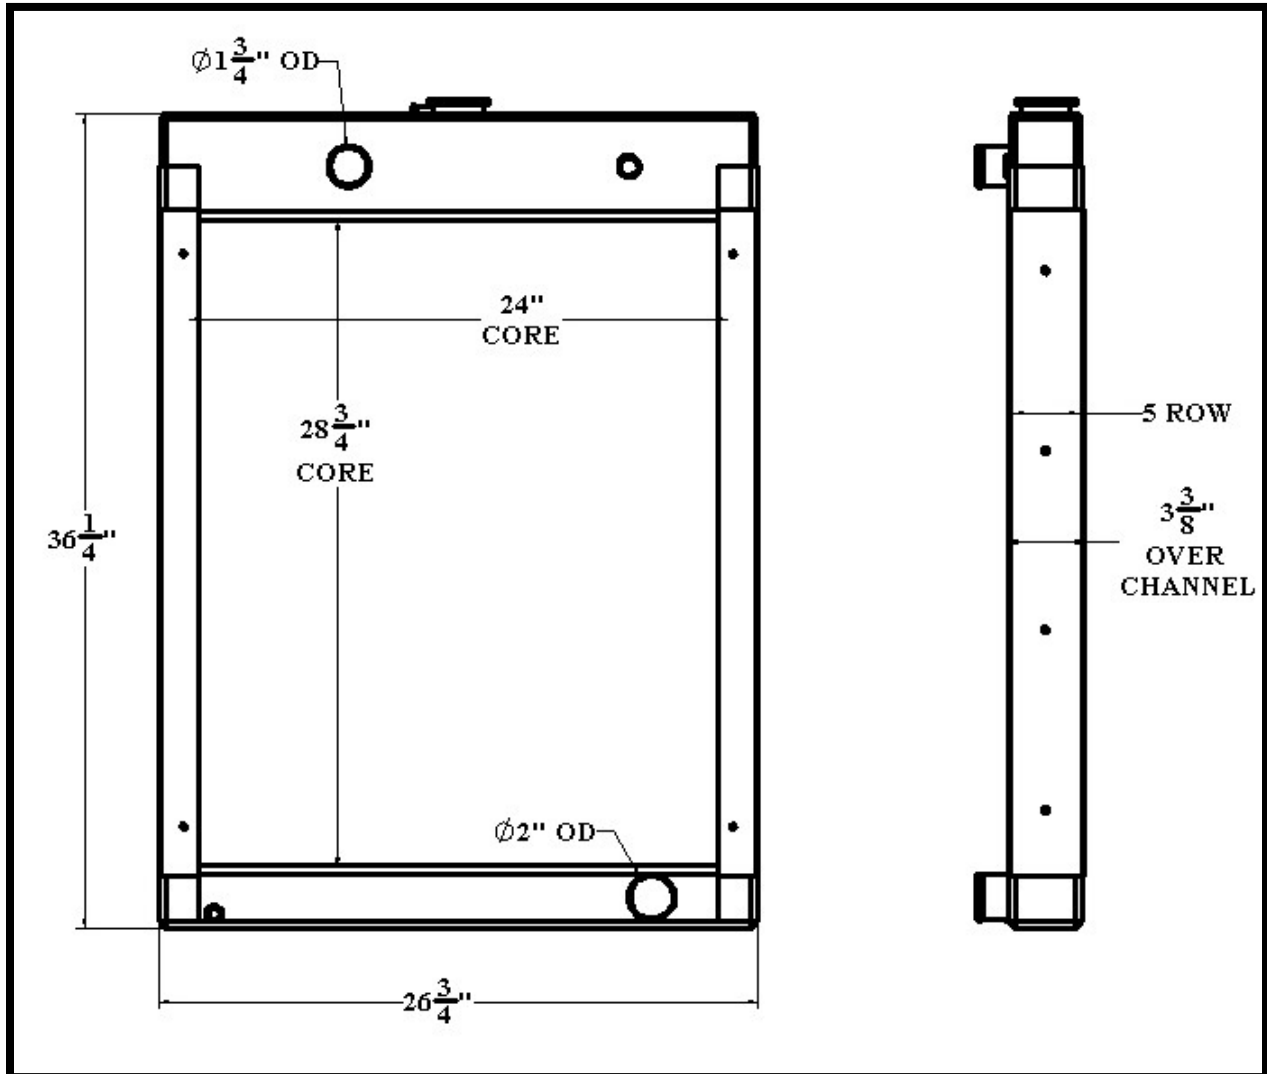

BGR Part Number: ST-0264-5I-NC

ROCORE PN: R21740, MODEL # SNO5-3

Overall Dimensions: 36-1/4" X 26-3/4" X 3-3/8"

Core: 28-3/4" X 24" X 5 ROW

Inlet: 1-3/4" OD

Outlet: 2" OD