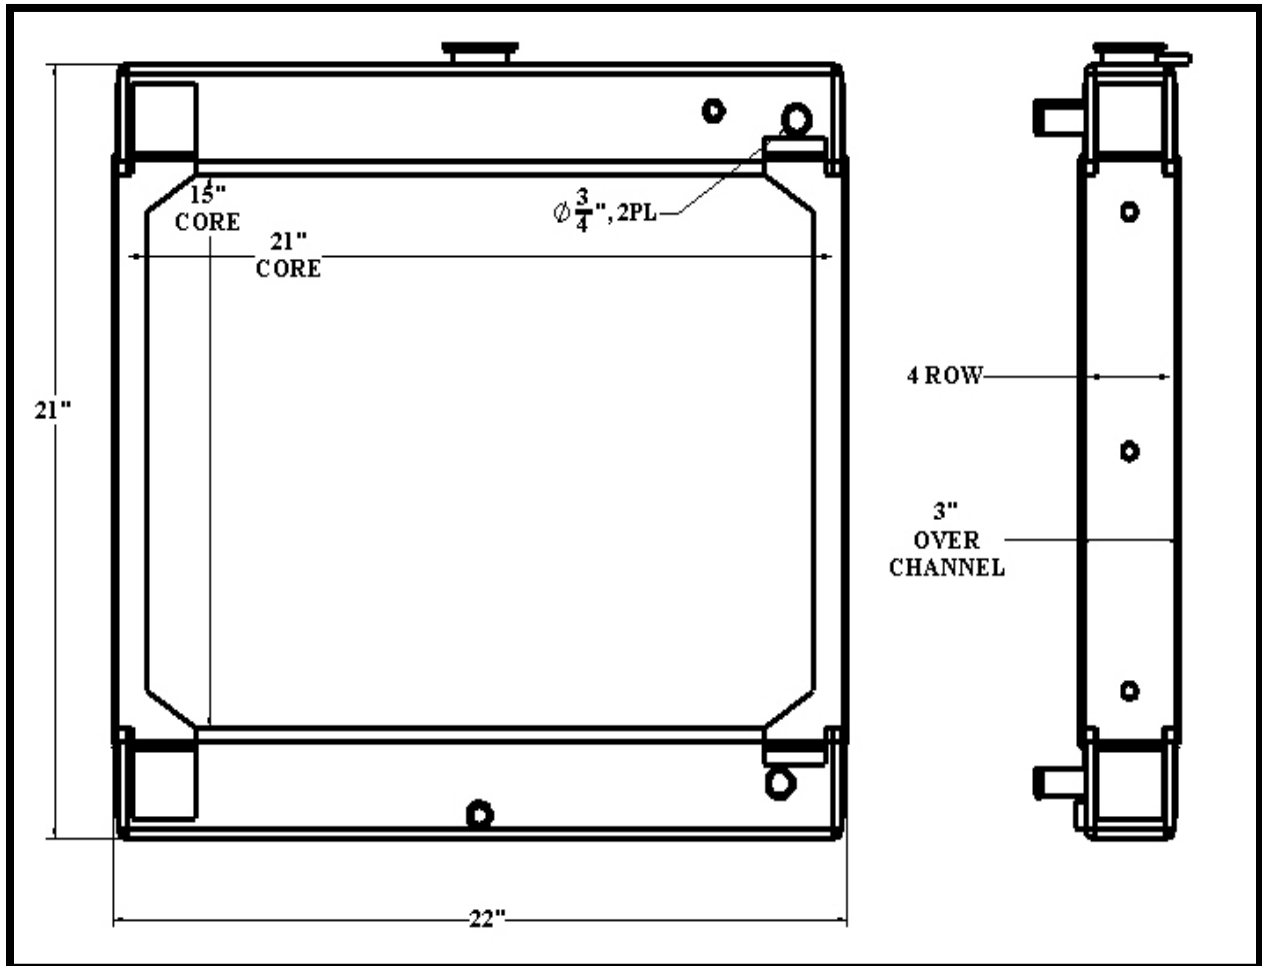

BGR Part Number: ST-0255-4M-NC

Overall Dimensions: 21" X 22" X 3"

Core: 15" X 21" X 4 ROW

Inlet: $\frac{3}{4}$ " OD

Outlet: $\frac{3}{4}$ " OD