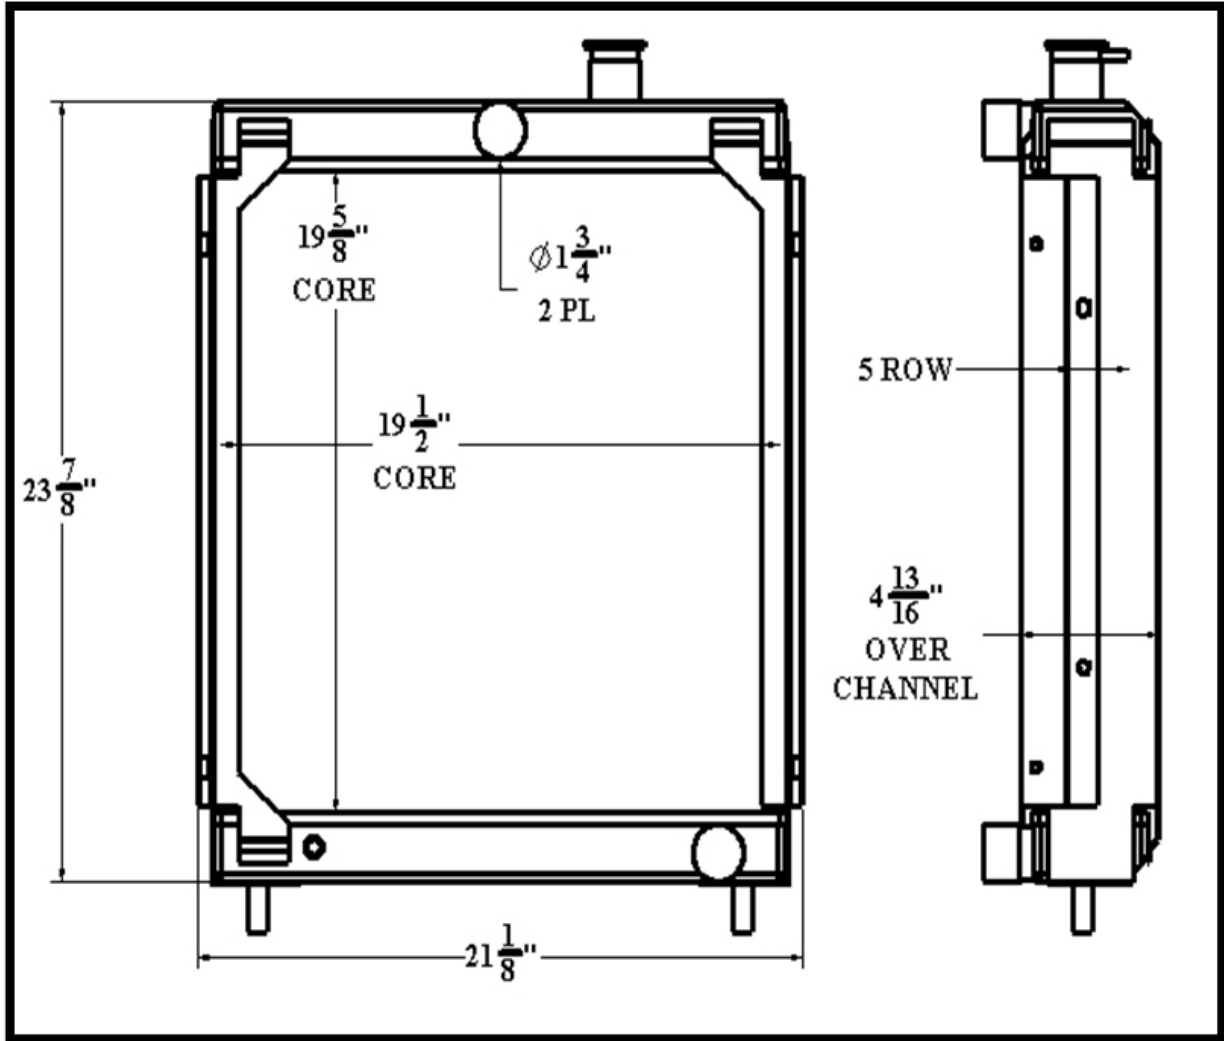

BGR Part Number: ST-0246-5N-B

BRUSH BANDIT 100

Overall Dimensions: $23\frac{7}{8}$ " X $21\frac{1}{8}$ " X $4\frac{13}{16}$ "

Core: $19\frac{5}{8}$ " X $19\frac{1}{2}$ " 5 ROW

Inlet: $1\frac{3}{4}$ " OD

Outlet: $1\frac{3}{4}$ " OD