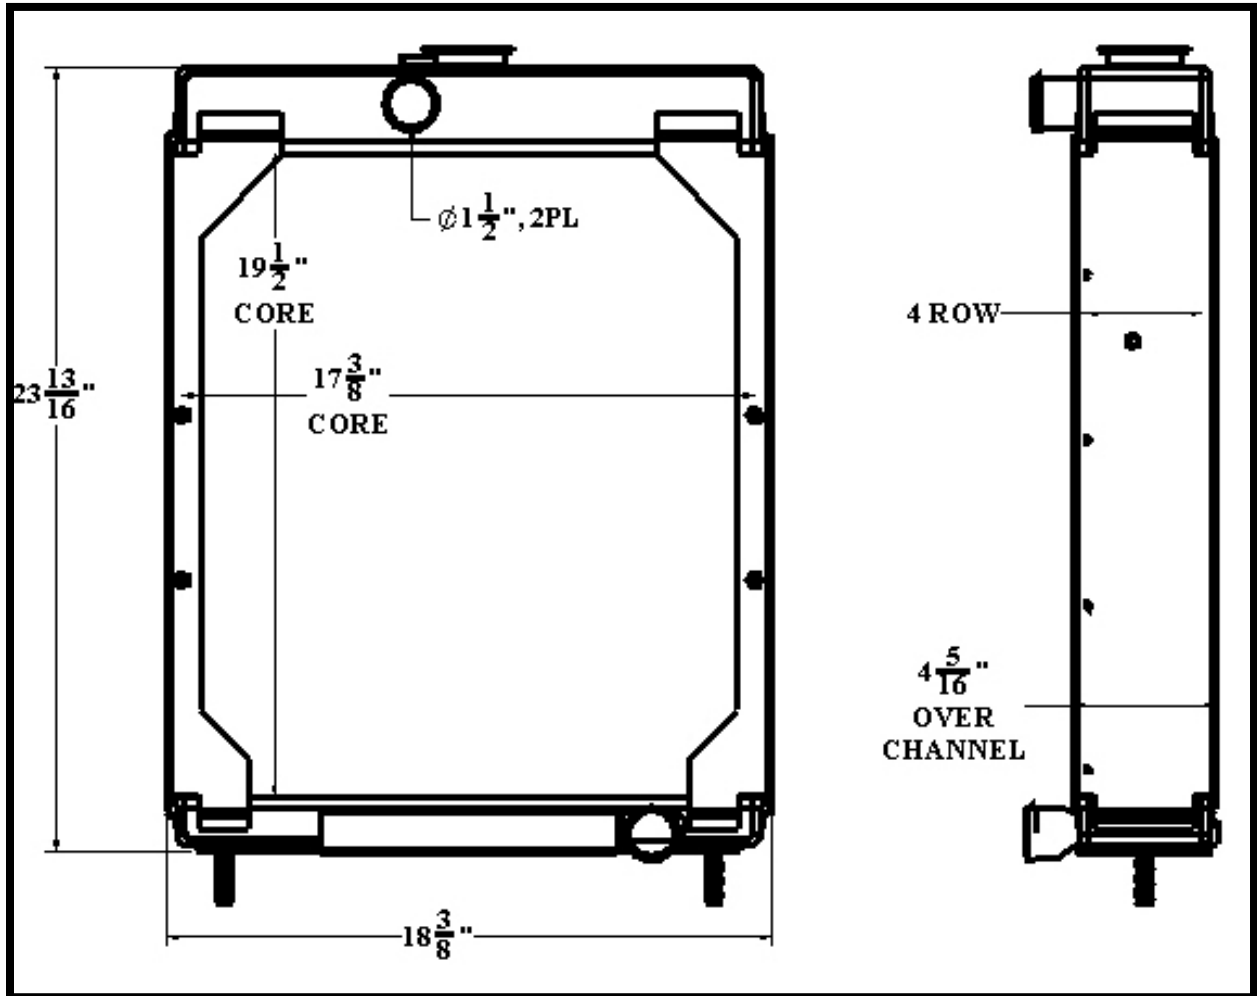

BGR Part Number: ST-0240-4VTW-B

GEHL 4610 SKID STEER RS1939

Overall Dimensions: 23-13/16" X 18-3/8" X 4-5/16"

Core: 19-1/2" X 17-3/8" X 4 ROW

Inlet: 1-1/2" OD

Outlet: 1-1/2" OD