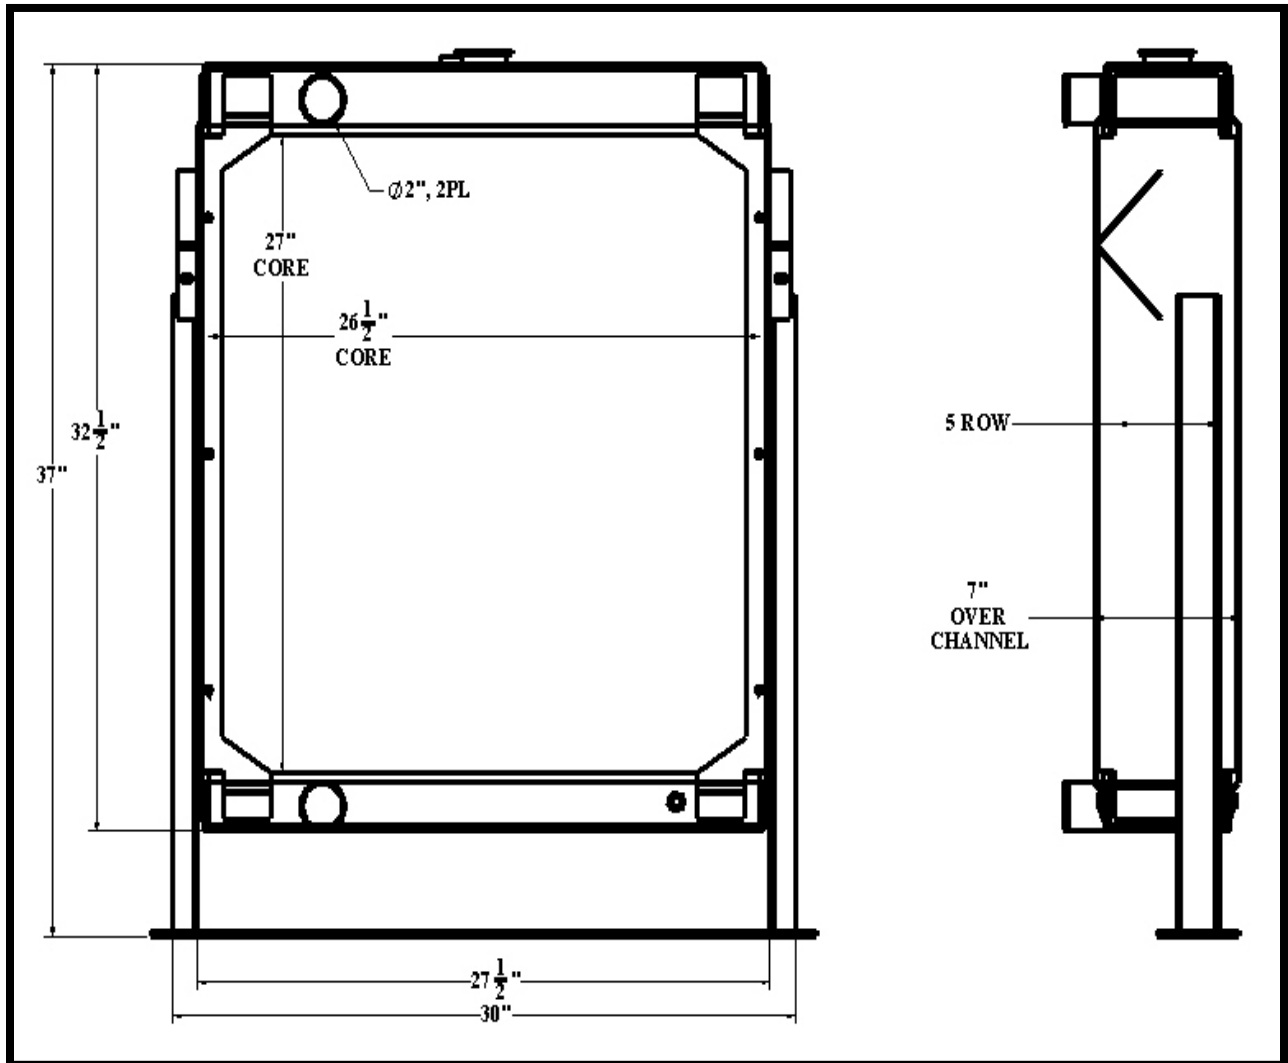

BGR Part Number: ST-0231-5X-NC

Overall Dimensions: 32-1/2" X 27-1/2" X 7"

Core: 27" X 26-1/2" X 5 ROW

Inlet: 2" OD

Outlet: 2" OD