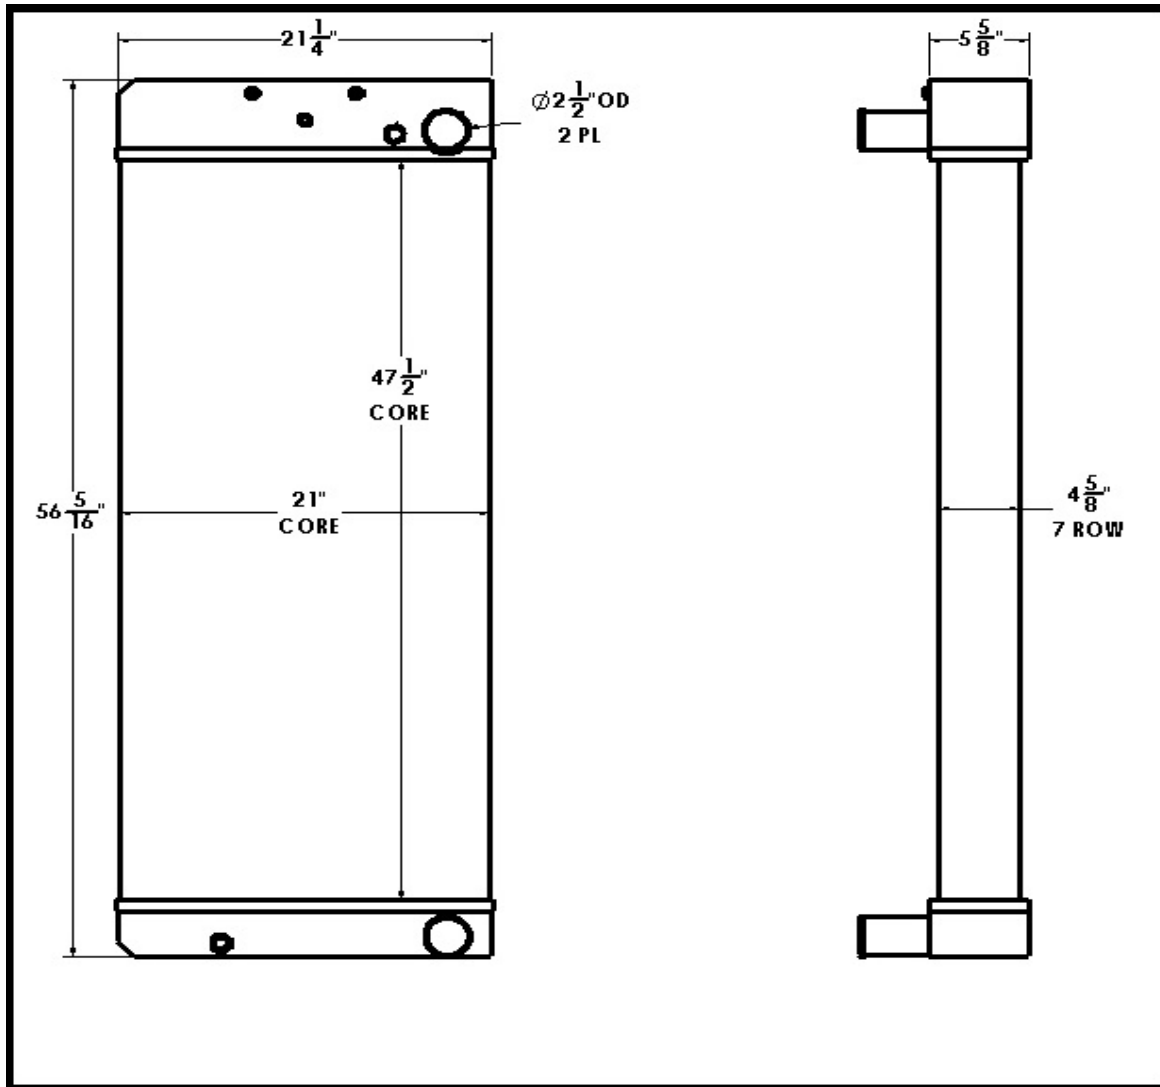

BGR Part Number: ST-0221-7X-EF

Overall Dimensions: $56\frac{5}{16}$ " X $21\frac{1}{4}$ " X $5\frac{5}{8}$ "

Core: $47\frac{1}{2}$ " X 21 " X 7 ROW

Inlet: $2\frac{1}{2}$ " OD

Outlet: $2\frac{1}{2}$ " OD