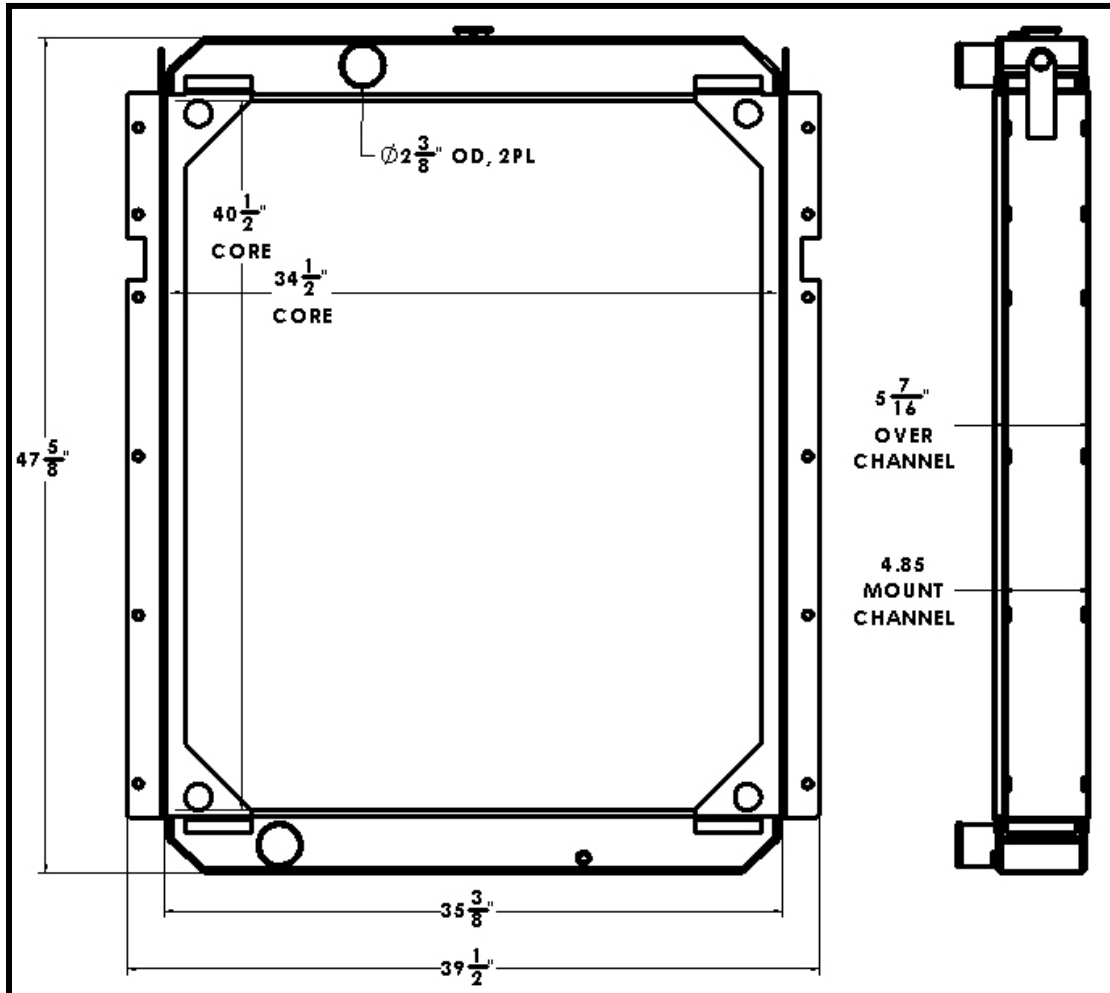

BGR Part Number: ST-0210-4VTW-F

CATERPILLAR 330 BL, PN:136-2275

Overall Dimensions:  $47\frac{5}{8}$ " X  $35\frac{3}{8}$ " X  $5\frac{7}{16}$ "

Core:  $40\frac{1}{2}$ " X  $34\frac{1}{2}$ " X 4 ROW

Inlet:  $2\frac{3}{8}$ " OD

Outlet:  $2\frac{3}{8}$ " OD