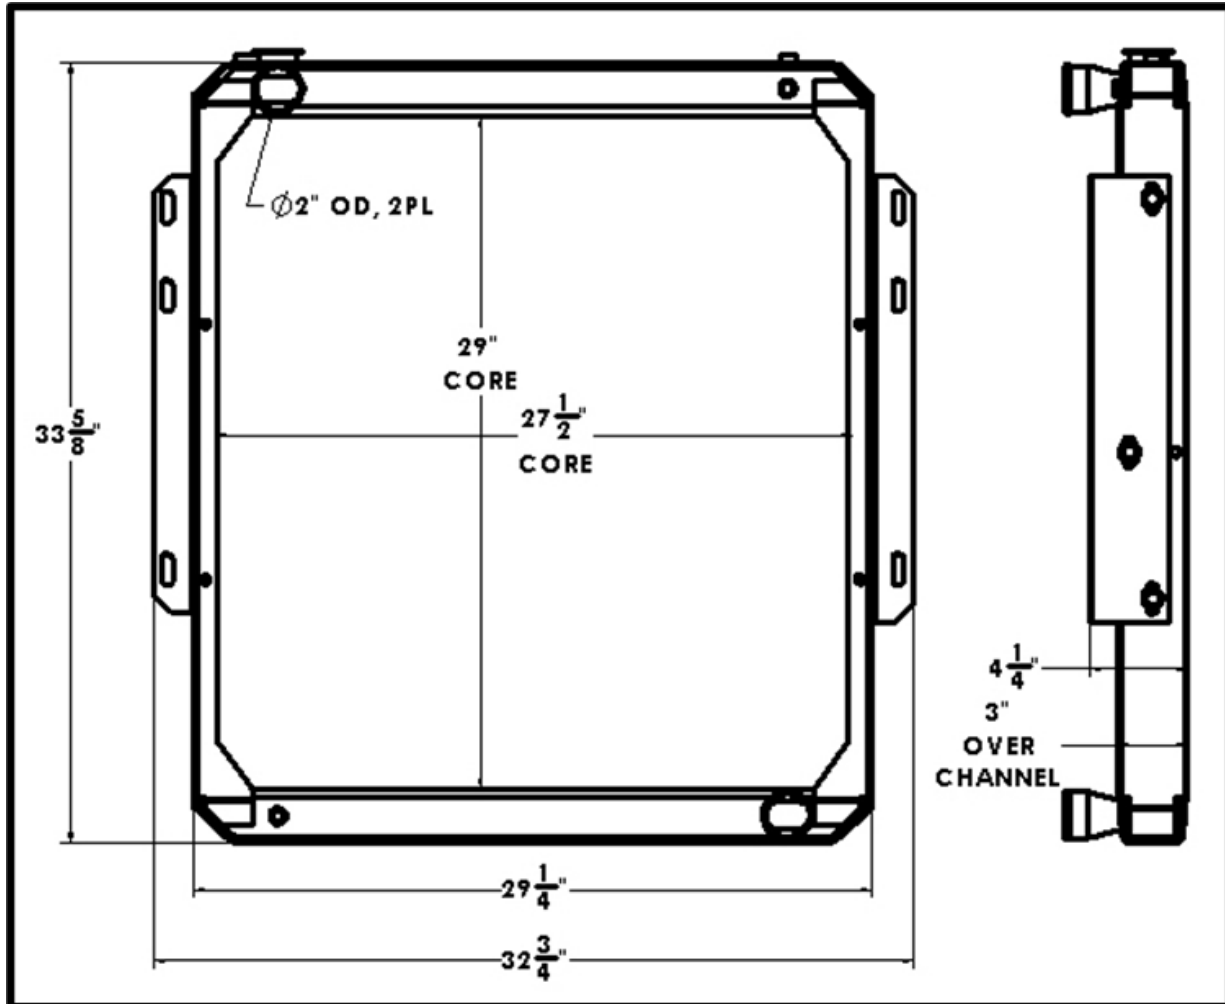

BGR Part Number: ST-0200-3VTW-F

GENERAC 087871A, MODINE 1A16309

Overall Dimensions: 33-5/8" X 29-1/4" X 3"

Core: 29" X 27-1/2" X 3 ROW

Inlet: 2"OD

Outlet: 2"OD