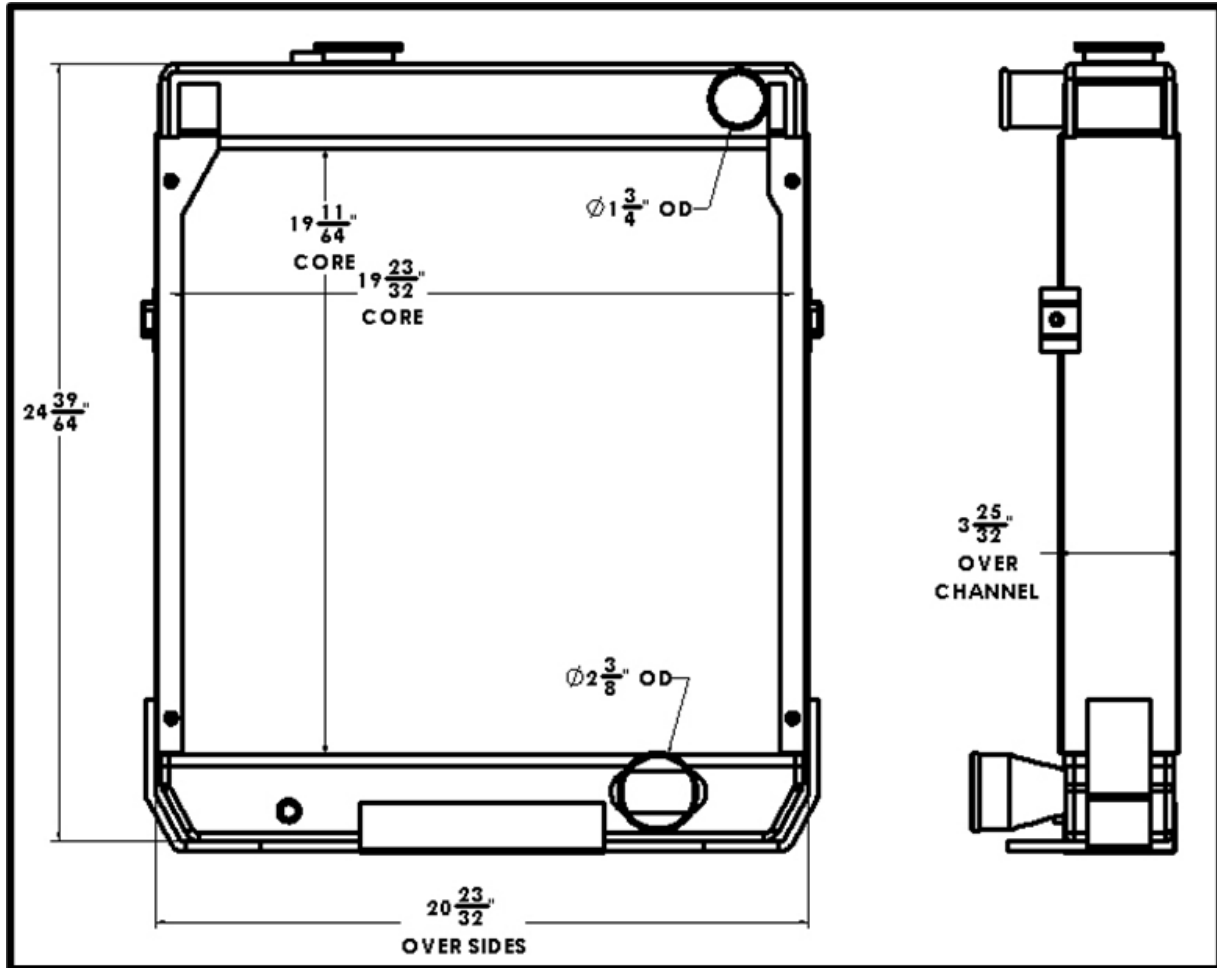

BGR Part Number: ST-0198-5M-NC

PERFEX 209336A, SUPERIOR 30R131

Overall Dimensions:  $24 \frac{39}{64}$ " X  $20 \frac{23}{32}$ " X  $3 \frac{25}{32}$ "

Core:  $19 \frac{11}{64}$ " X  $19 \frac{23}{32}$ " X 5 ROW

Inlet:  $1 \frac{3}{4}$ " OD

Outlet:  $2 \frac{3}{8}$ " OD