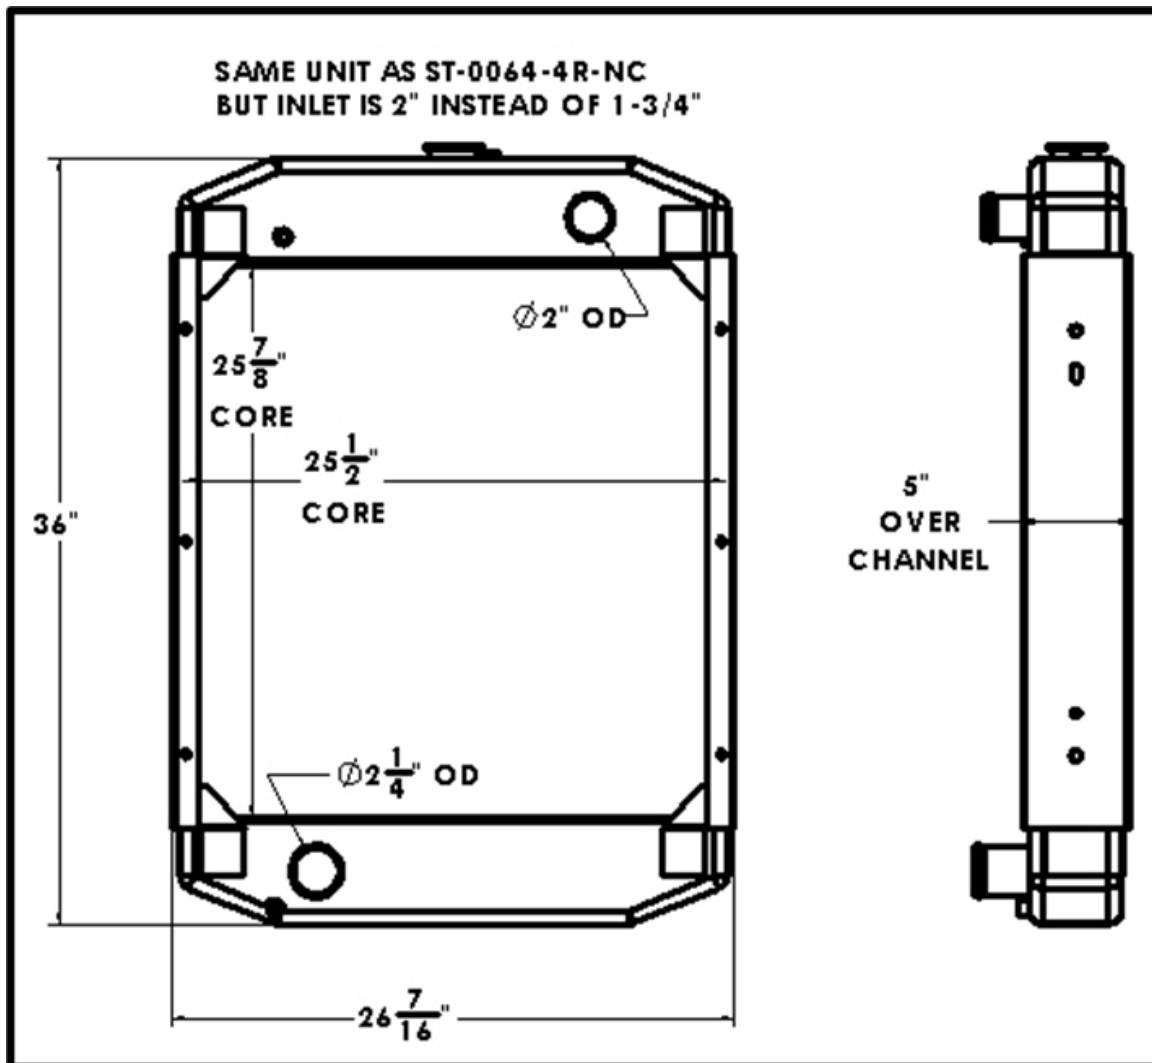

BGR Part Number: ST-0193-4R-NC

Overall Dimensions: 36" X 26-7/16" X 5"

Core: 25-7/8" X 25-1/2" X 4 ROW

Inlet: 2" OD

Outlet: 2-1/4" OD