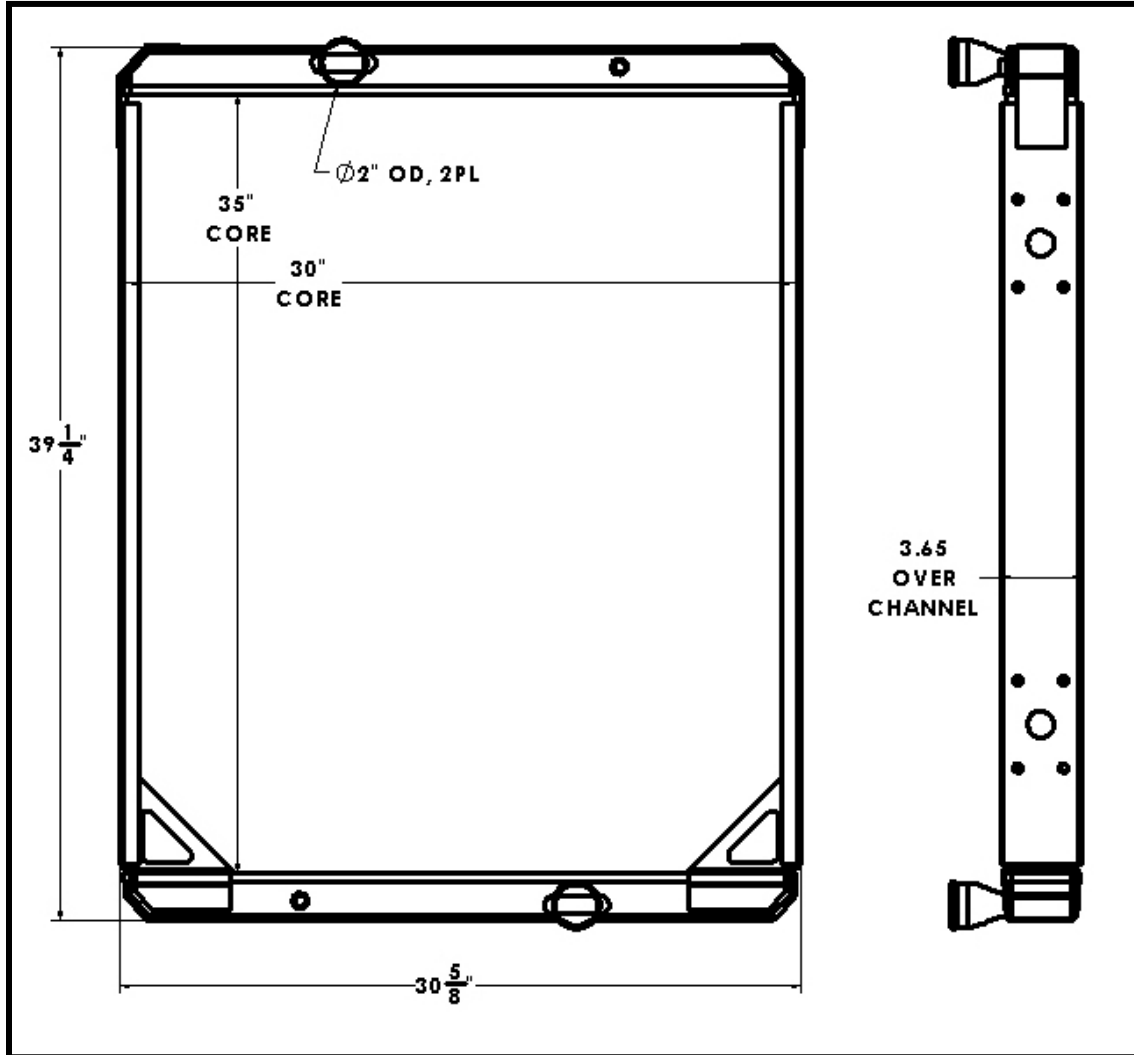

BGR Part Number: ST-0191-6N-NC

VOLVO 11110137

Overall Dimensions: $39\frac{1}{4}"$ X $30\frac{5}{8}"$ X $3\frac{5}{8}"$

Core: 35" X 30" X 6 ROW

Inlet: 2" OD

Outlet: 2" OD