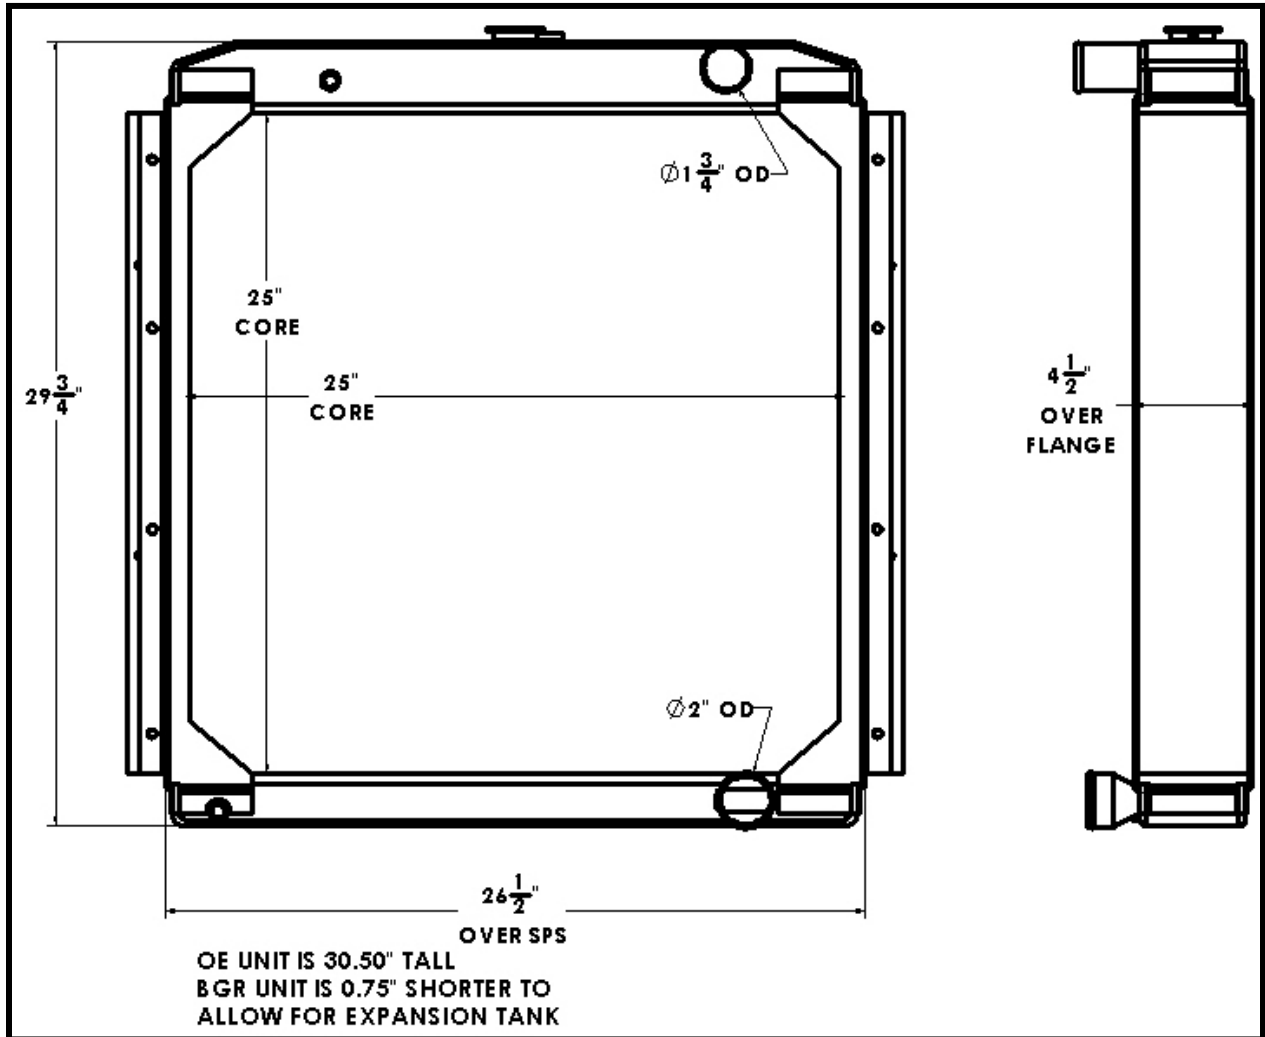

BGR Part Number: ST-0190-5M-F

CATERPILLAR 9Y5936, 1A14573

Overall Dimensions: 29-3/4" X 26-1/2" X 4-1/2"

Core: 25" X 25" X 5 ROW

Inlet: 1-3/4" OD

Outlet: 2" OD