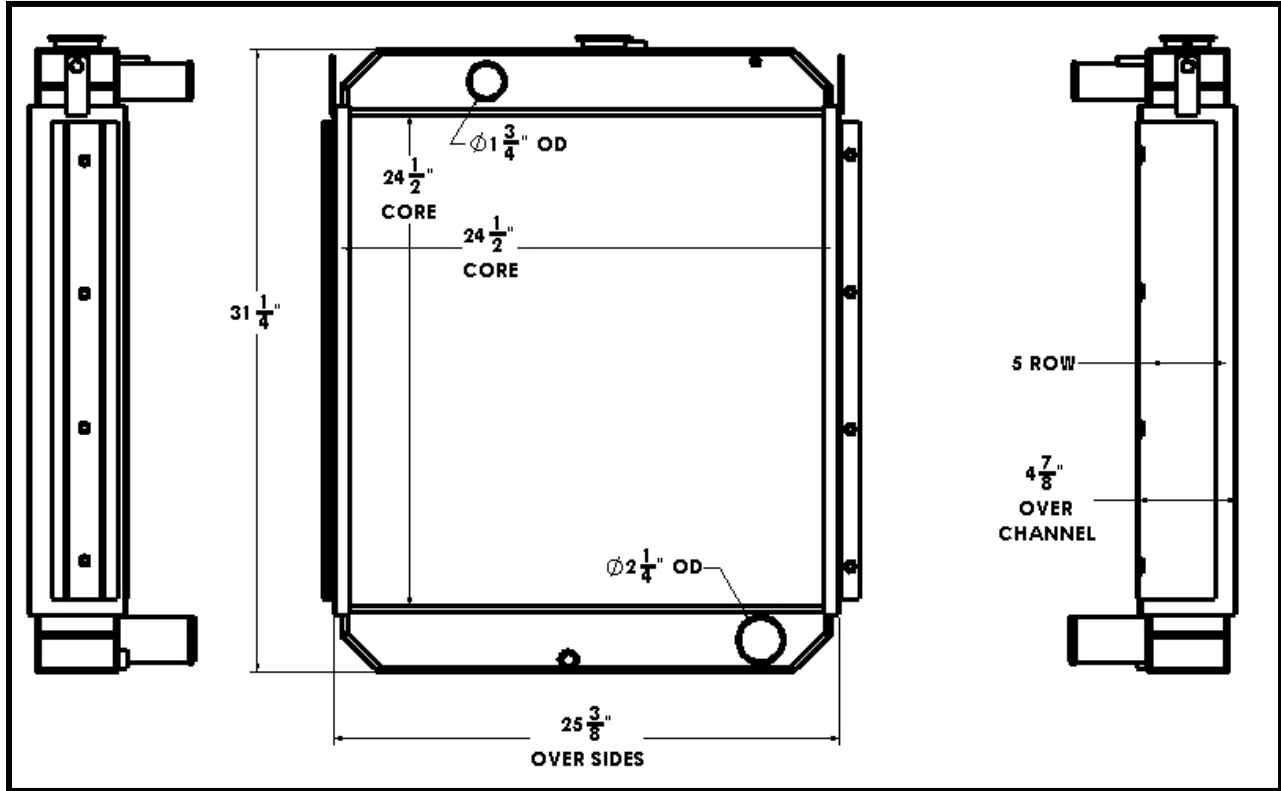

BGR Part Number: ST-0183-5P-F

SAMSUNG 130SE EXCAVATOR

Overall Dimensions: 31-1/4" X 25-3/8" X 4-7/8"

Core: 24-1/2" X 24-1/2" X 5 ROW

Inlet: 1-3/4" OD

Outlet: 2-1/4" OD