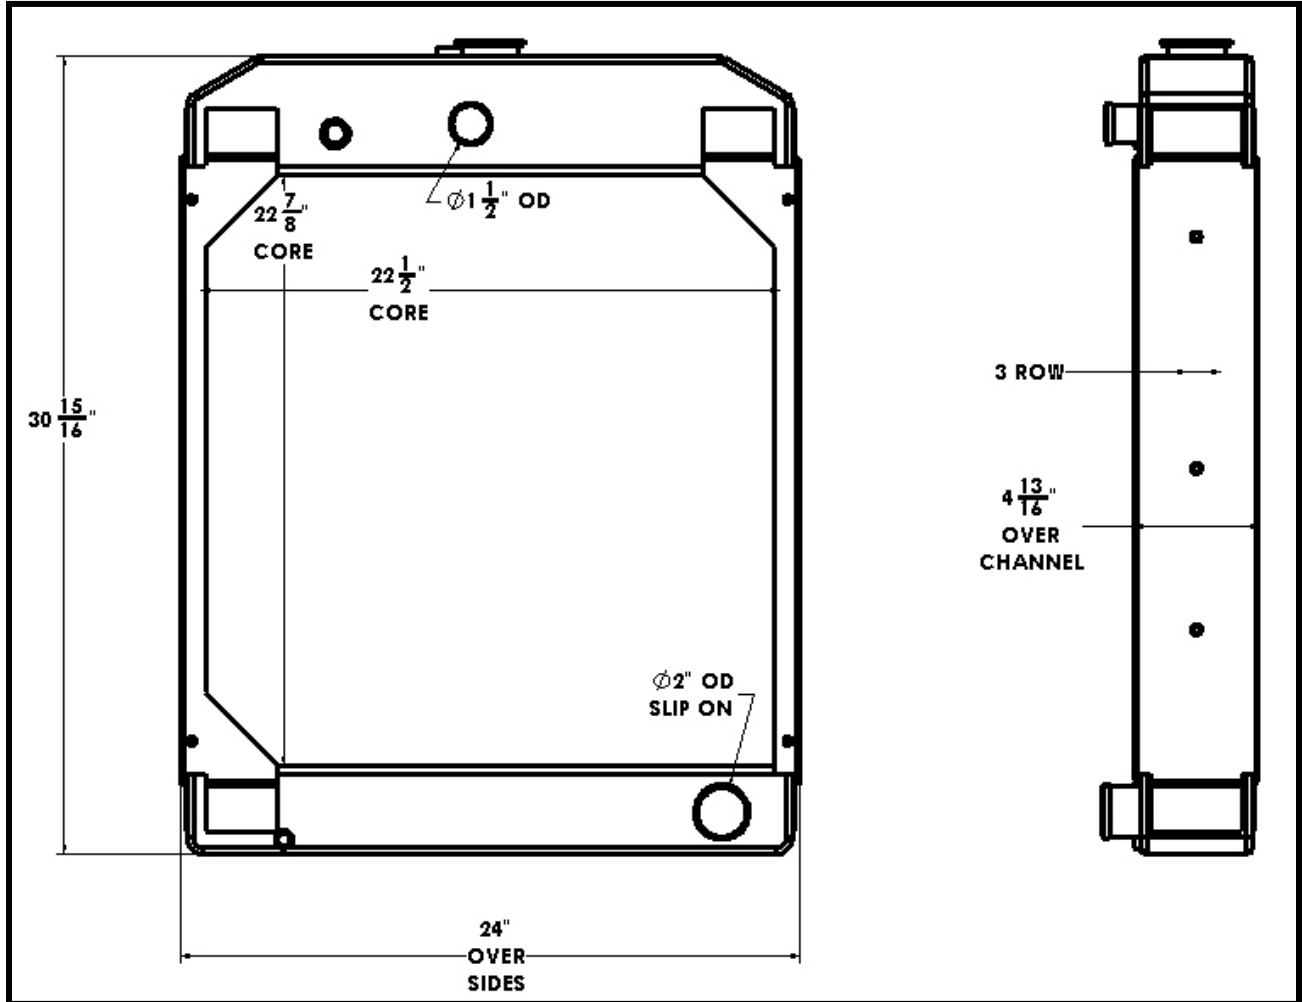

BGR Part Number: ST-0180-3M-NC

ONAN 130-1551

Overall Dimensions: $30 \frac{15}{16}$ " X 24" X $4 \frac{13}{16}$ "

Core: $22 \frac{7}{8}$ " X $22 \frac{1}{2}$ " X 3 ROW

Inlet: $1 \frac{1}{2}$ " OD

Outlet: 2" OD