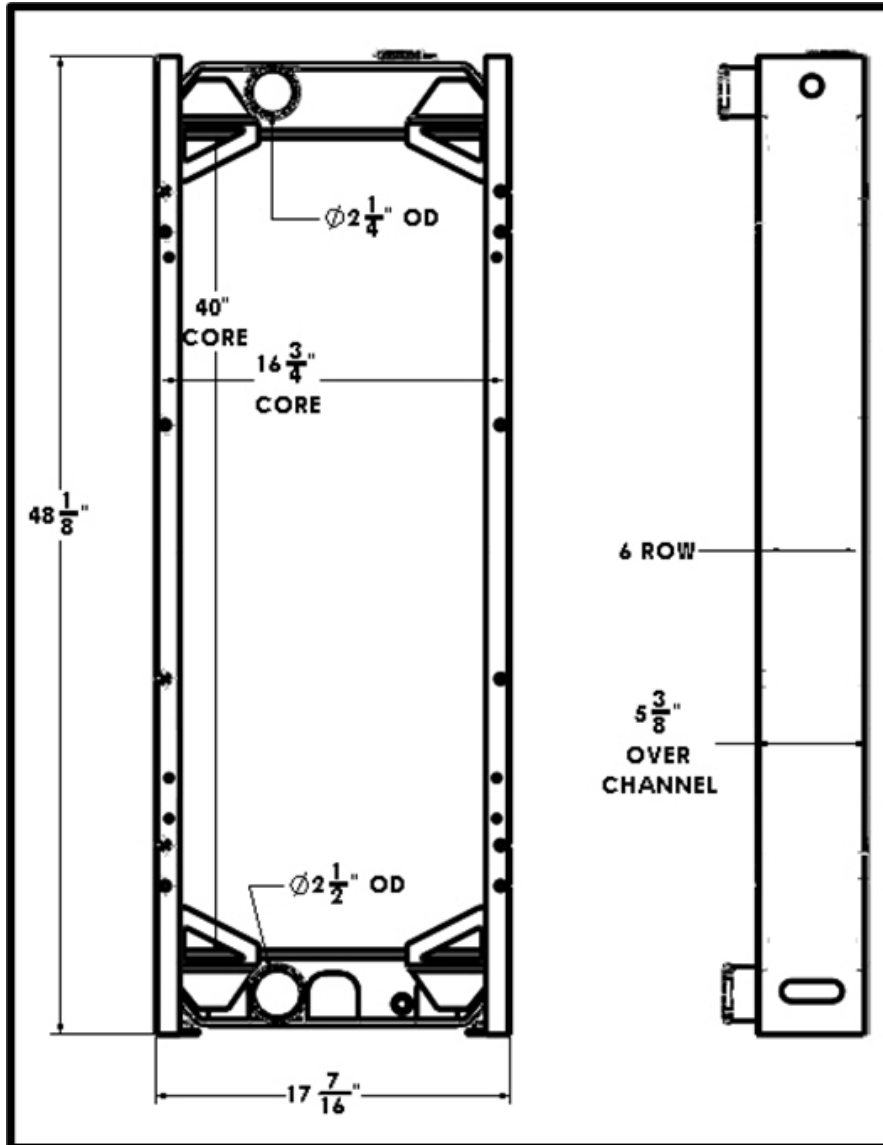

BGR Part Number: ST-0177-6T-NC

COPAR C241-039-0002-7, JOHN DEERE 624 LOADER

Overall Dimensions:  $48\text{-}1/8"$  X  $17\text{-}7/16"$  X  $5\text{-}3/8"$

Core:  $40"$  X  $16\text{-}3/4"$  X 6 ROW

Inlet:  $2\text{-}1/4"$  OD

Outlet:  $2\text{-}1/2"$  OD