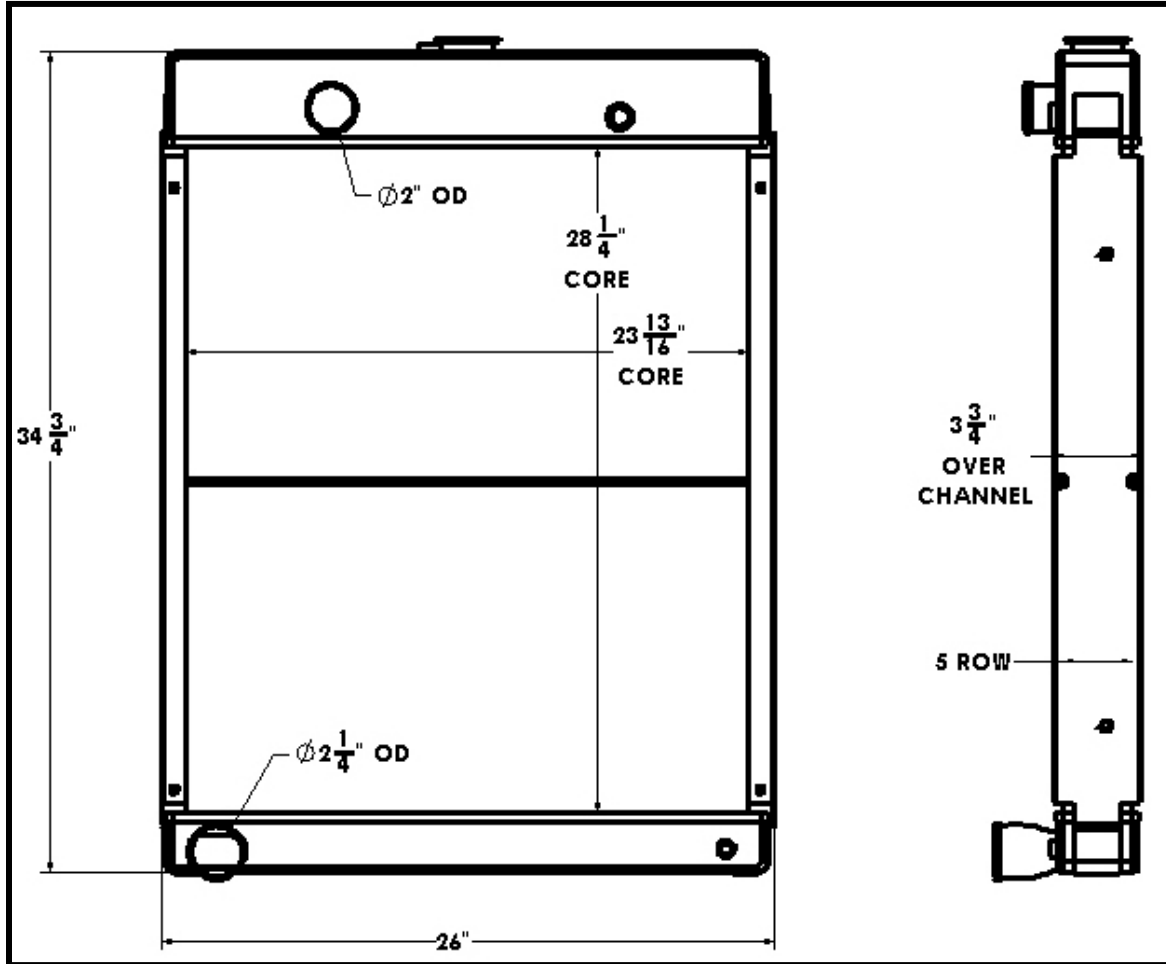

BGR Part Number: ST-0176-5J-NC

MODINE 1A16529, A-276526

Overall Dimensions: $34 \frac{3}{4}"$ X 26" X $3 \frac{3}{4}"$

Core: $28 \frac{1}{4}"$ X $23 \frac{13}{16}"$ X 5 ROW

Inlet: 2" OD

Outlet: $2 \frac{1}{4}"$ OD