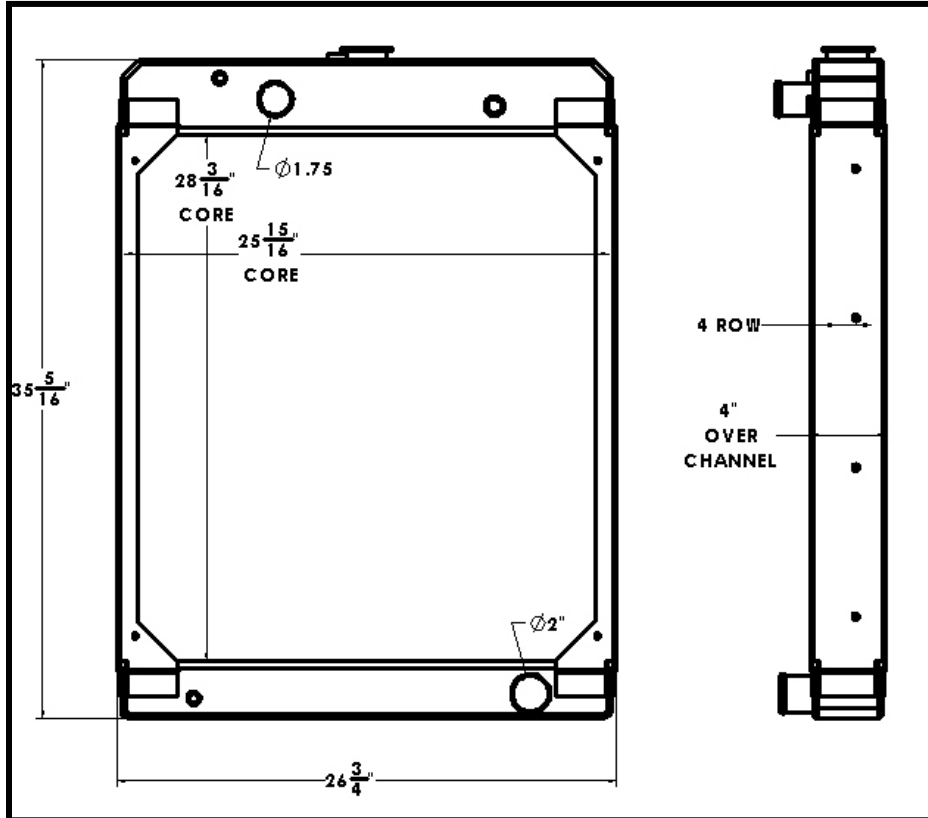

BGR Part Number: ST-0168-4VT-NC

KOHLER GM35307 (GM29698)

Overall Dimensions: $35 \frac{5}{16}$ " X $26 \frac{3}{4}$ " X 4"

Core: $28 \frac{3}{16}$ " X $25 \frac{15}{16}$ " X 4 ROW

Inlet: 1- $\frac{3}{4}$ " OD

Outlet: 2" OD