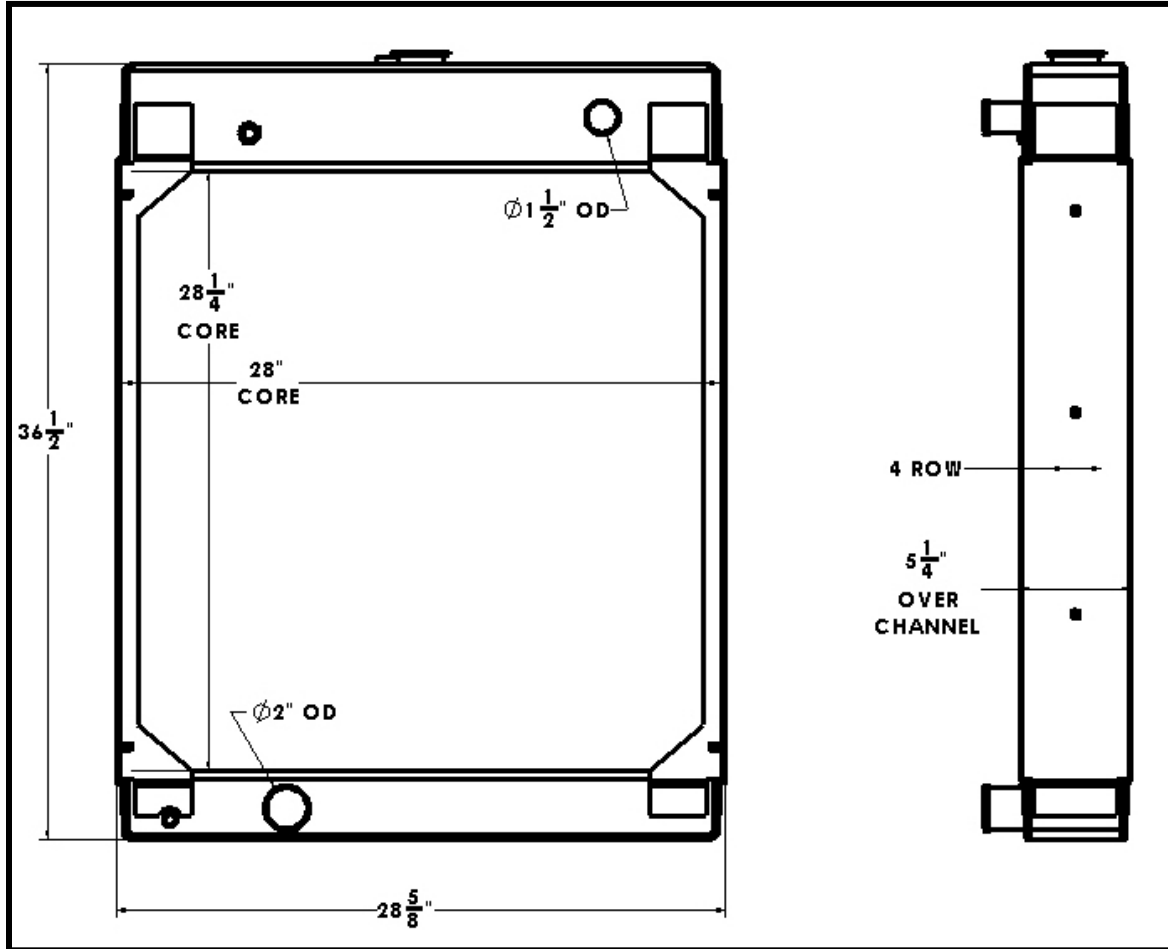

BGR Part Number: ST-0165-4M-NC

Kohler A-276471

Overall Dimensions:  $36\text{-}1/2$ " X  $28\text{-}5/8$ " X  $5\text{-}1/4$ "

Core:  $28\text{-}1/4$ " X 28" X 4 ROW

Inlet:  $1\text{-}1/2$ " OD

Outlet: 2" OD