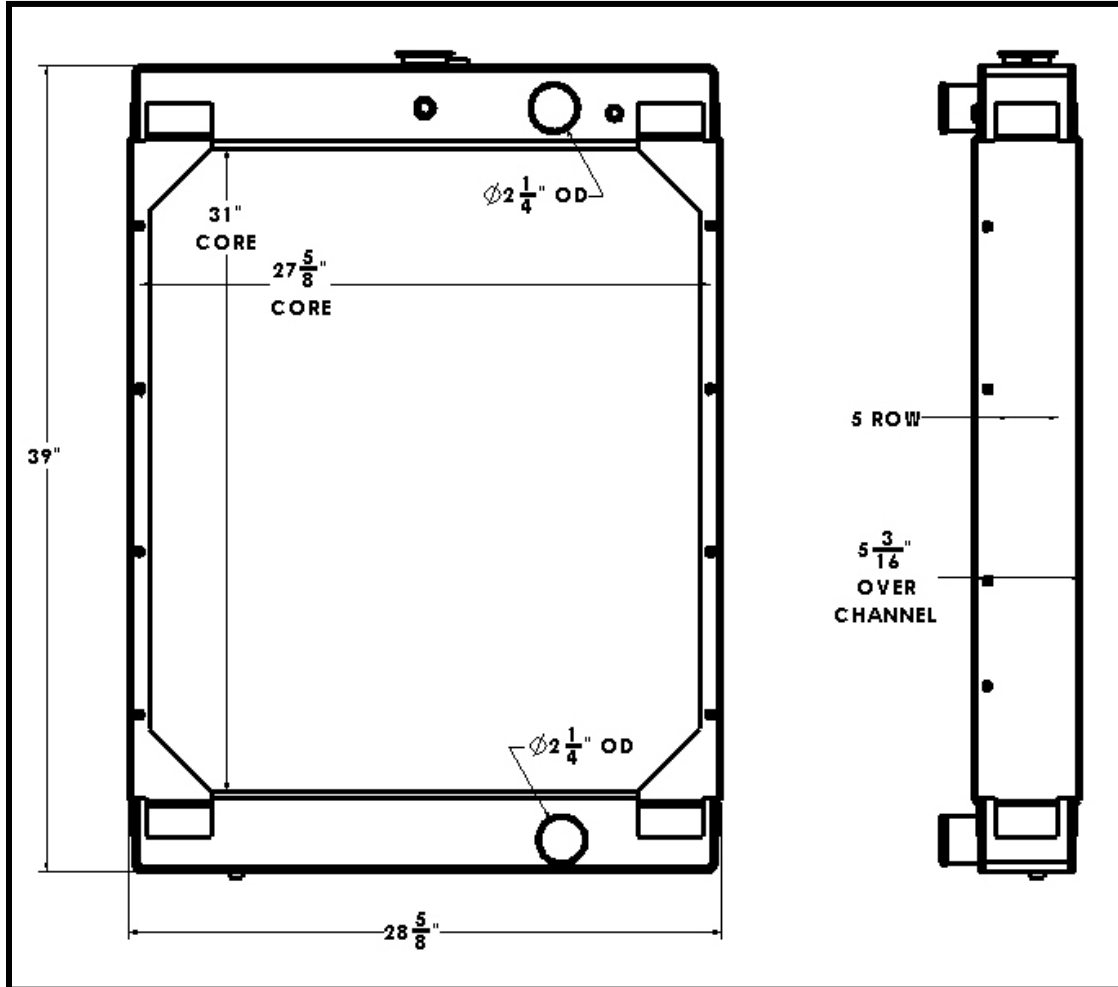

BGR Part Number: ST-0164-5N-NC

Case 387 Loader, 131230A1, 16734

Overall Dimensions: 39" X 28-5/8" X 5-3/16"

Core: 31" X 27-5/8" X 5 ROW

Inlet: 2-1/4" OD

Outlet: 2-1/4" OD