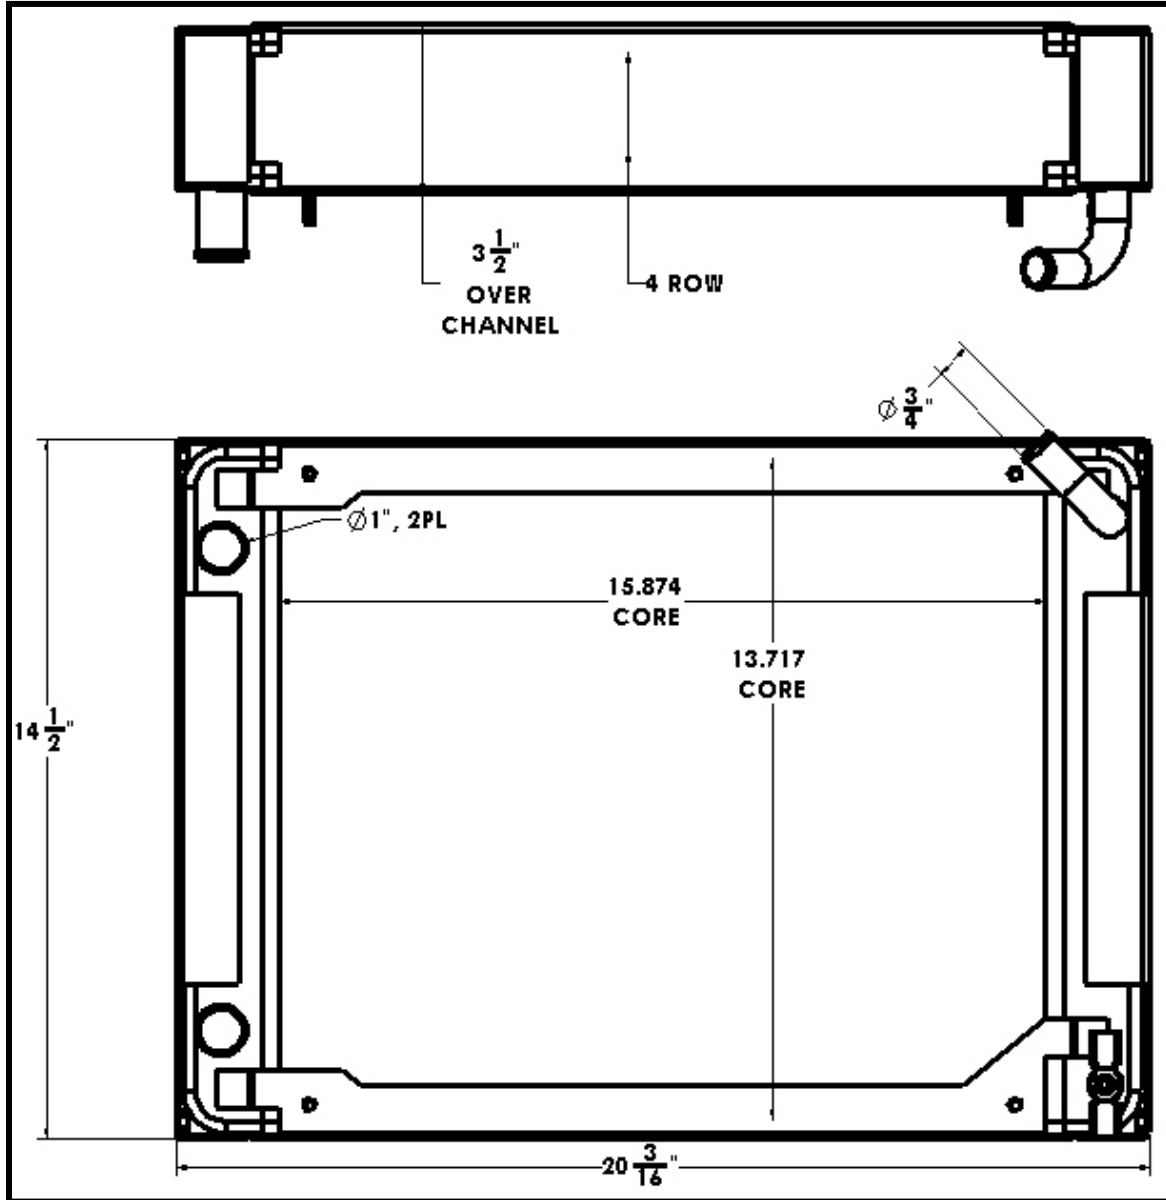

BGR Part Number: ST-0161-4N-NC

Onan Part Number 130-4683

Overall Dimensions: 20-3/16" X 14-1/2" X 3-1/2"

Core: 15-7/8" X 13-3/4" X 4 ROW

Inlet: 1" OD

Outlet: 1" OD