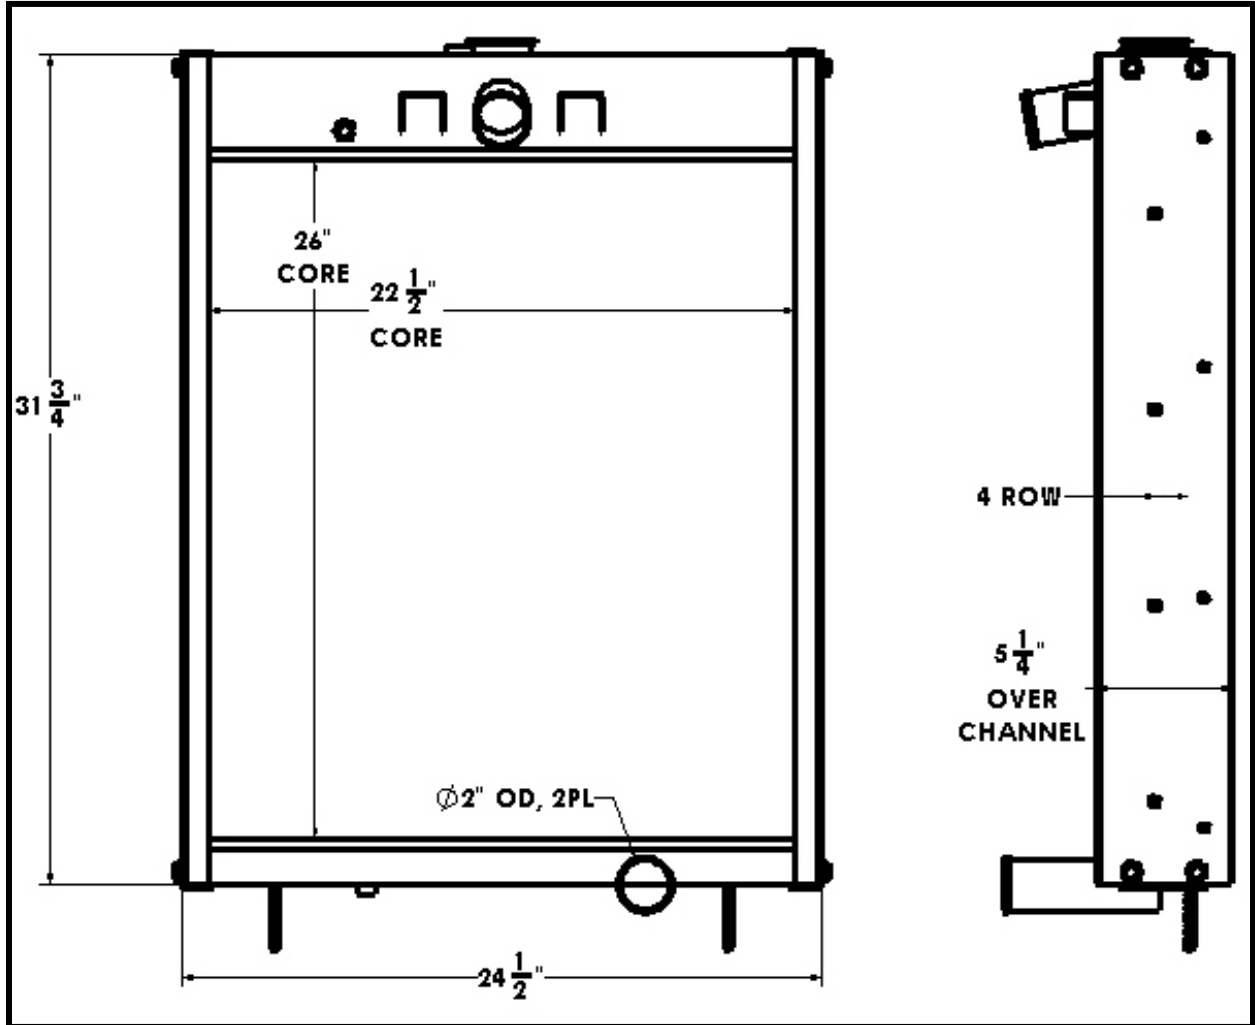

BGR Part Number: ST-0154-4I-B

DR 1091

Overall Dimensions: $31\text{-}3/4$ " X $24\text{-}1/2$ " X $5\text{-}1/4$ "

Core: 26 " X $22\text{-}1/8$ " X 4 ROW

Inlet: 2 " OD

Outlet: 2 " OD