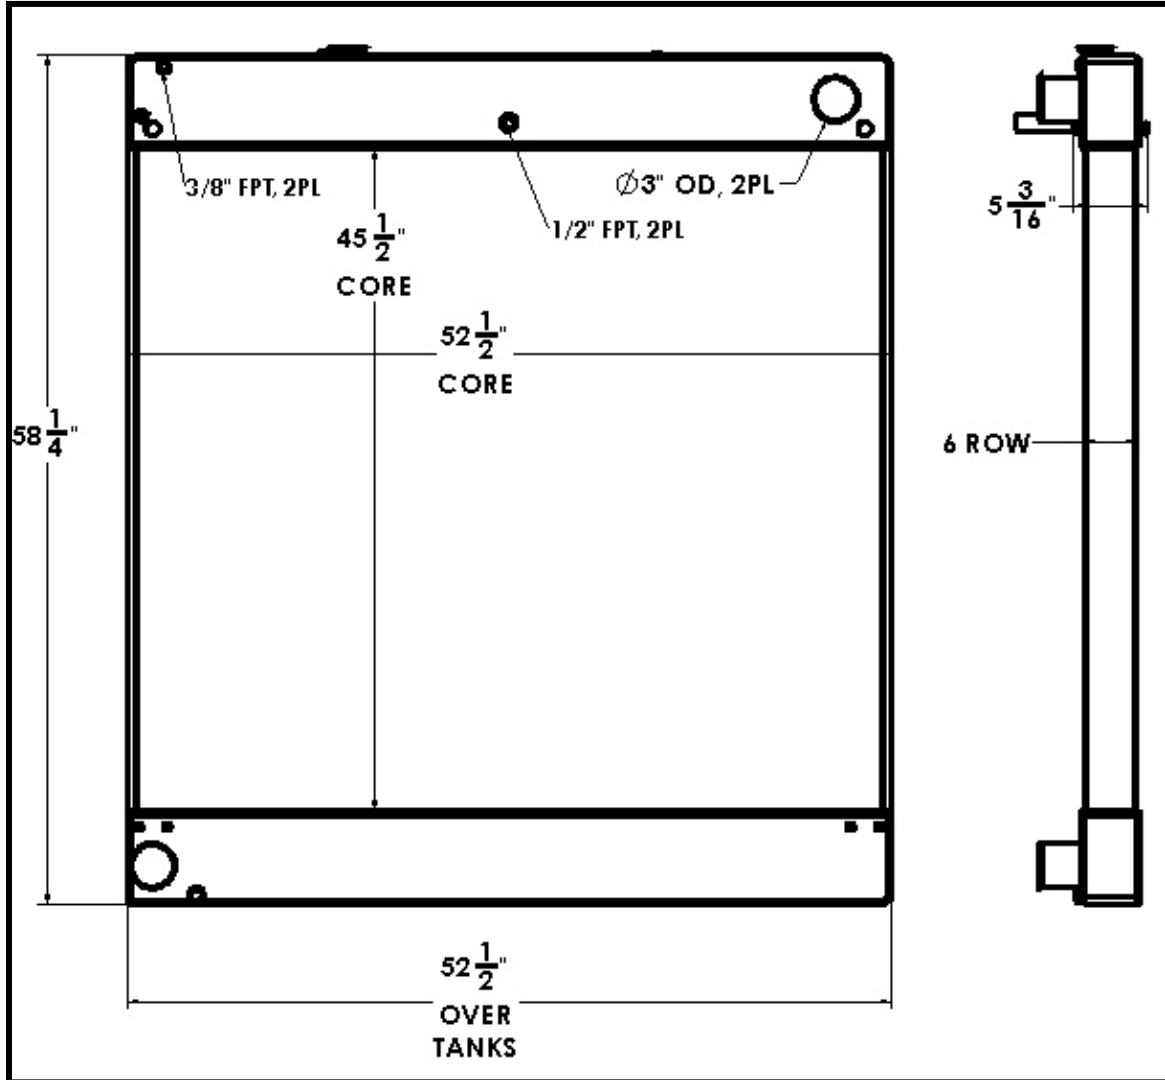

BGR Part Number: ST-0147-6M-TT

GENERAC PN OL3105A-1301005

Overall Dimensions: 58-1/4" X 52-1/2" X 5"

Core: 45-1/2" X 52-1/2" X 6 ROW

Inlet: 3" OD

Outlet: 3" OD