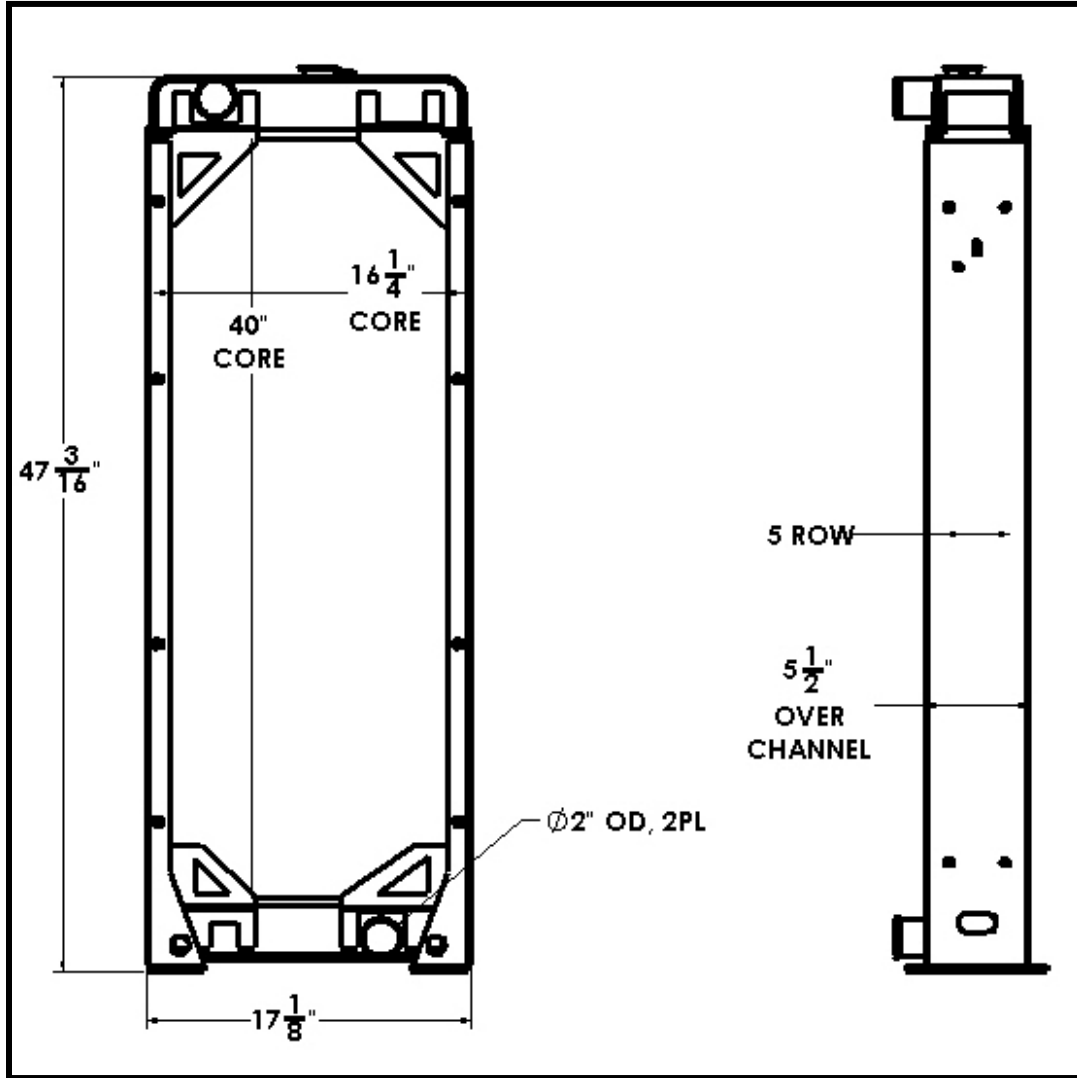

BGR Part Number: ST-0144-5T-NC

MODINE 3A49104,26 06052, AT210996 JD 700

Overall Dimensions: $47\frac{3}{16}$ " X $17\frac{1}{8}$ " X $5\frac{1}{2}$ "

Core: 40" X $16\frac{1}{4}$ " X 5 ROW

Inlet: 2" OD

Outlet: 2" OD