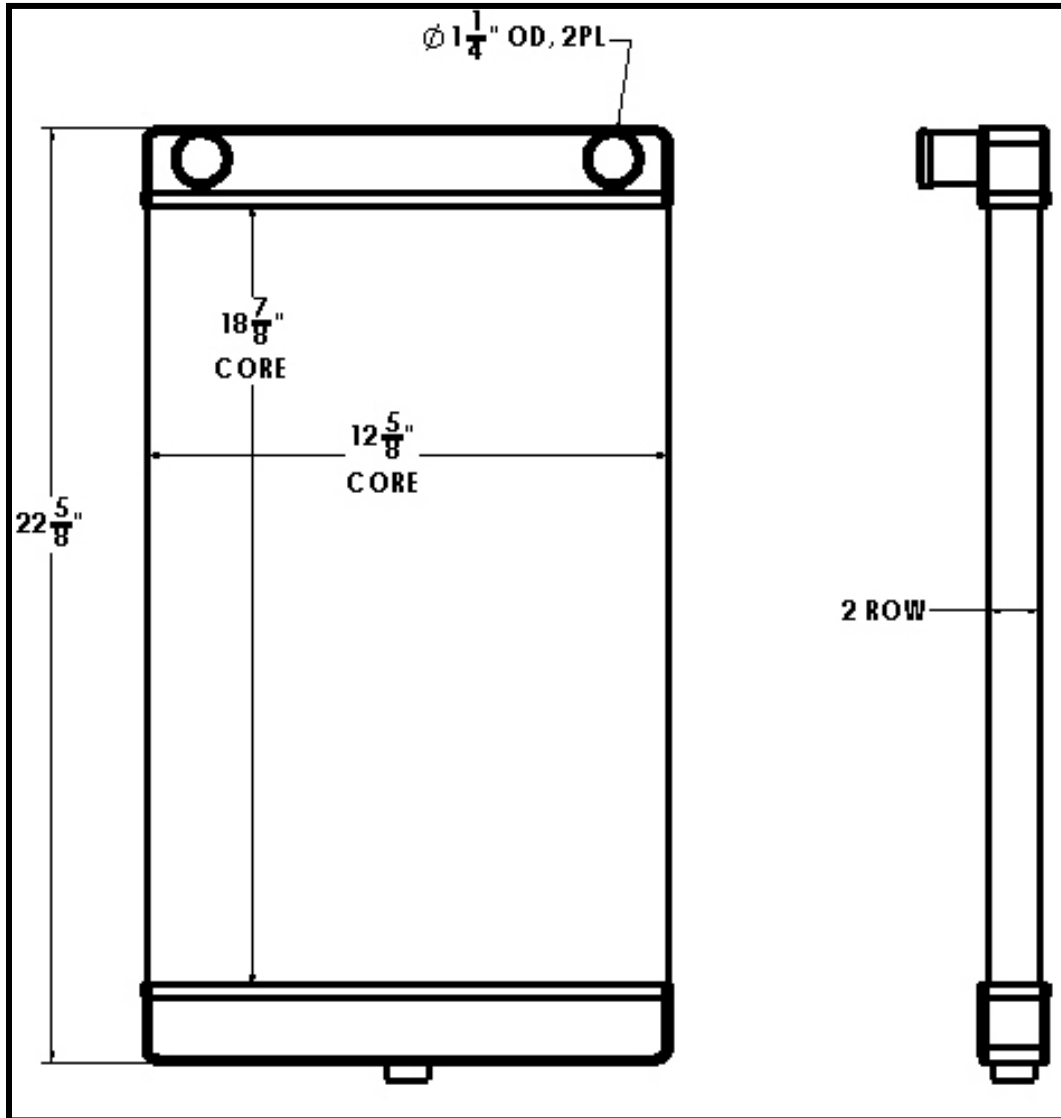

BGR Part Number: ST-0143-2VTU-EF

130-4722 ONAN QUIET COOL 12.5KW

Overall Dimensions:  $22\frac{5}{8}$ " X 13" X  $2\frac{1}{4}$ "

Core:  $18\frac{7}{8}$ " X  $12\frac{5}{8}$ " X 2 ROW

Inlet:  $1\frac{1}{4}$ " OD

Outlet:  $1\frac{1}{4}$ " OD