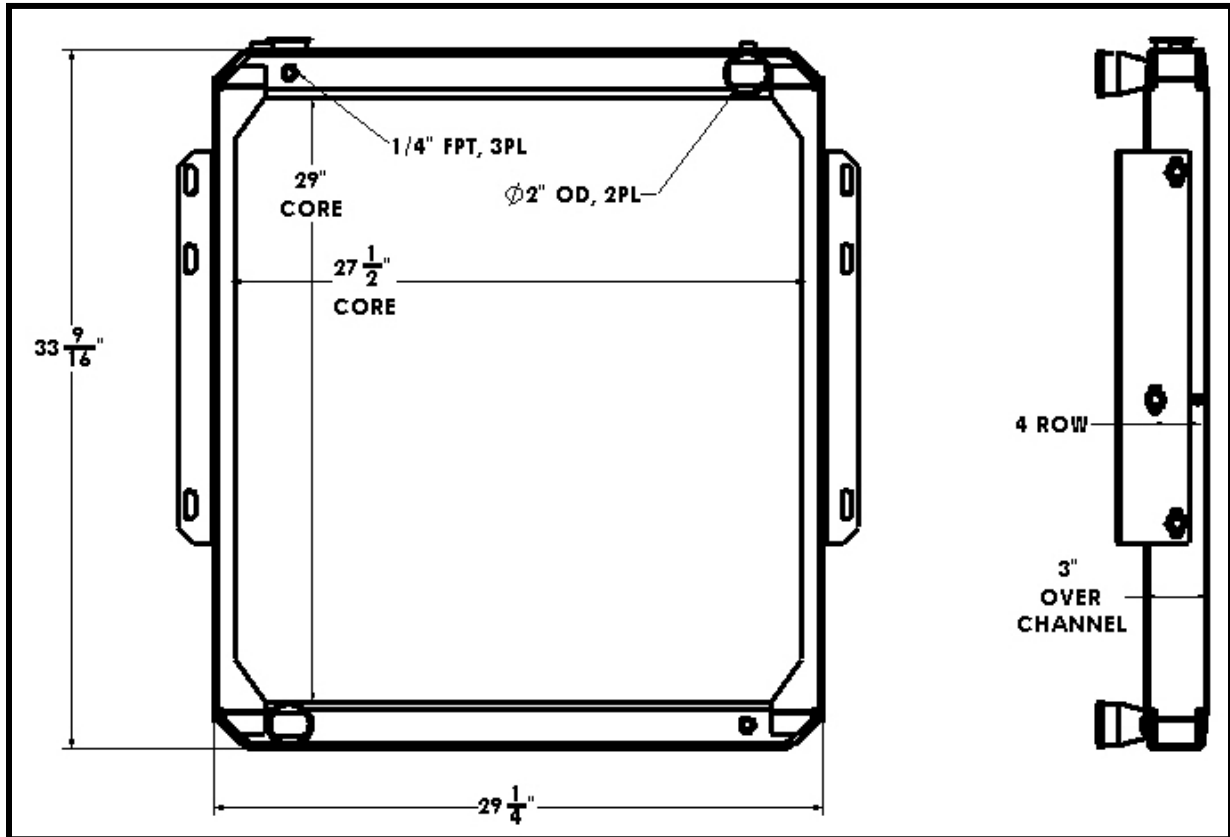

BGR Part Number: ST-0140-4I-F

MODINE 1A14487

Overall Dimensions: 33-9/16" X 29-1/4" X 3"

Core: 29" X 27-1/2" X 4 ROW

Inlet: 2" OD

Outlet: 2" OD