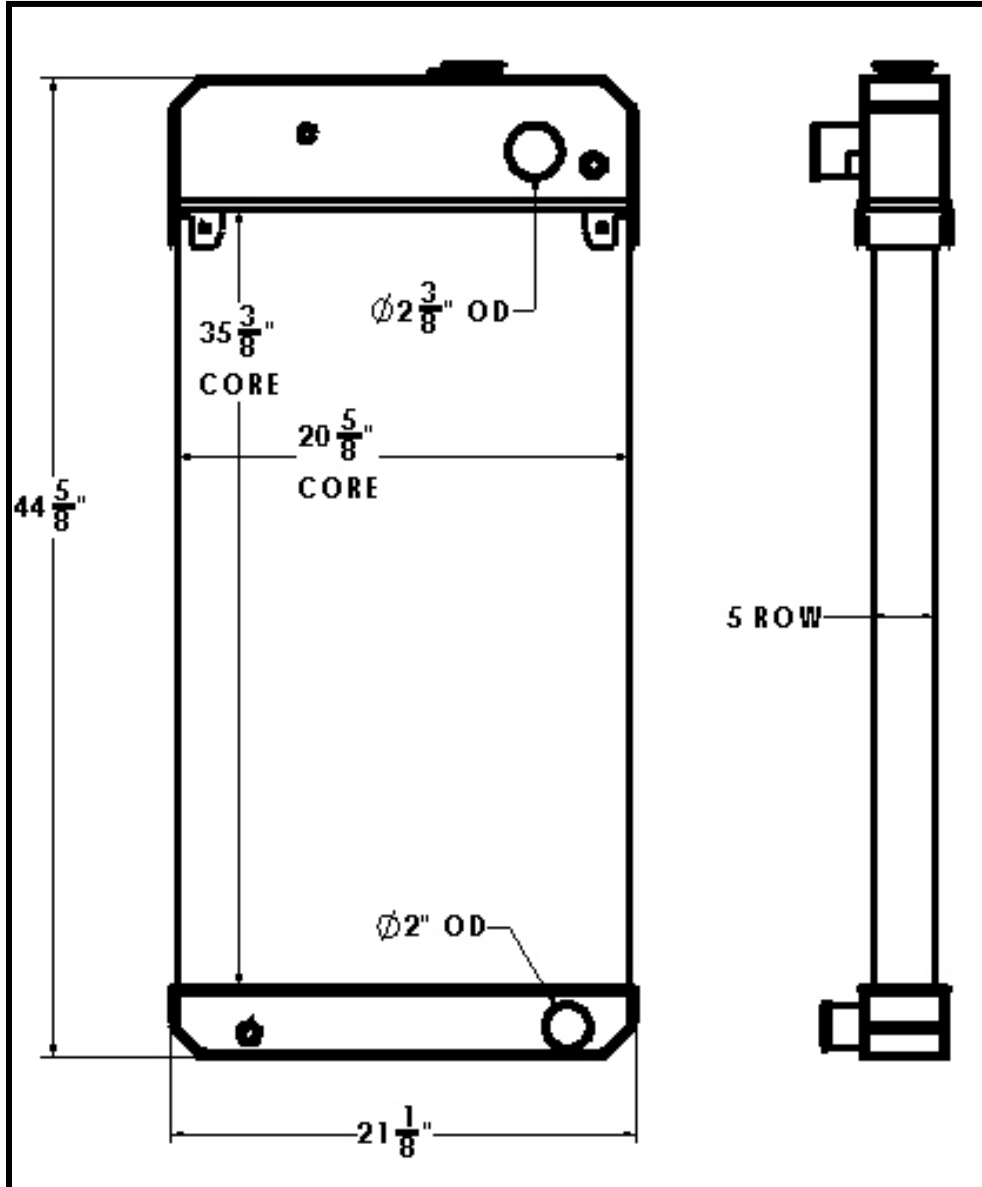

BGR Part Number: ST-0137-5I-EF

KOHLER GM84763

Overall Dimensions: $44 \frac{5}{8}$ " X $21 \frac{1}{8}$ " X $4 \frac{1}{4}$ "

Core: $35 \frac{3}{8}$ " X $20 \frac{5}{8}$ " X 5 ROW

Inlet: $2 \frac{3}{8}$ " OD

Outlet: 2" OD