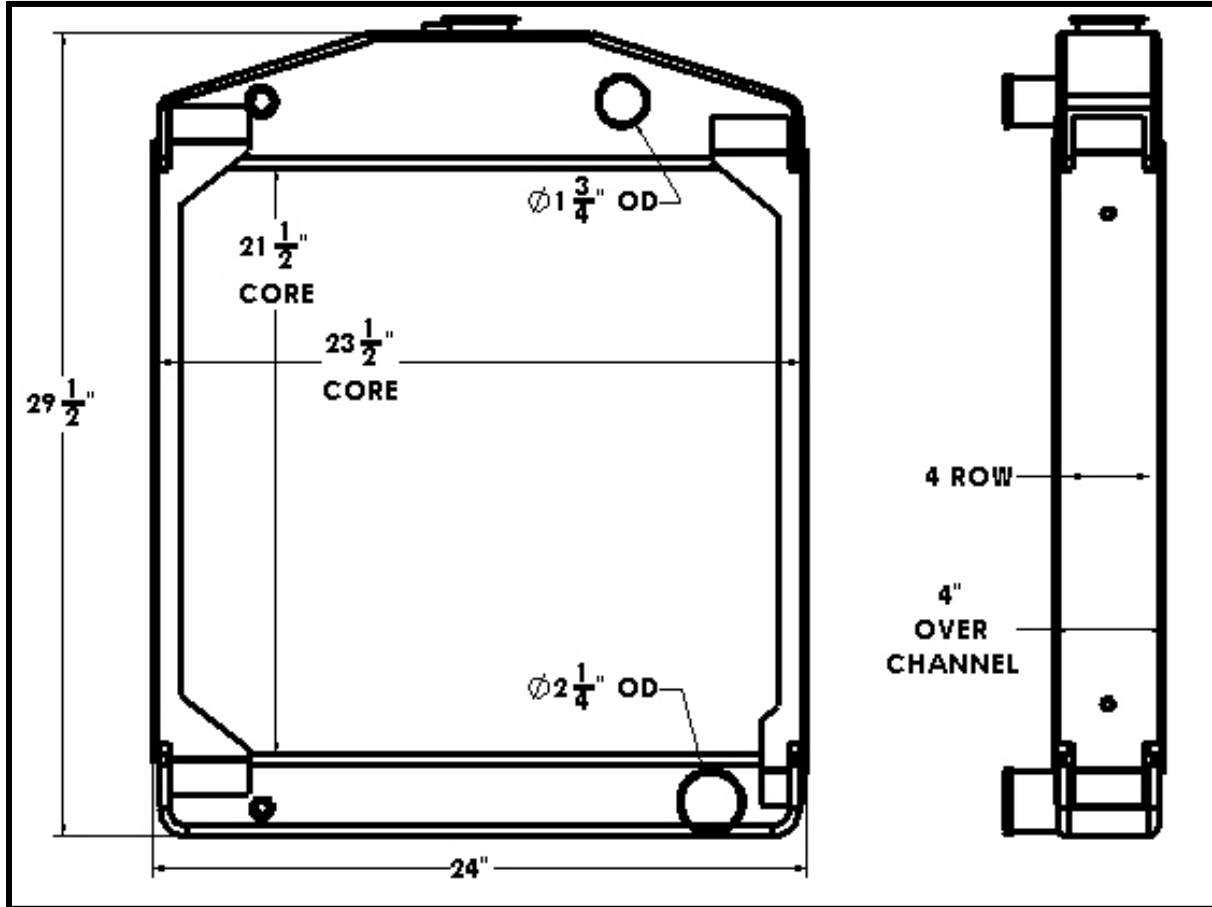

BGR Part Number: ST-0135-4T-NC

Rad Spec A-255604 Kohler 80ROZ281

Overall Dimensions: 29-1/2" X 24" X 4"

Core: 21-1/2" X 23-1/2" X 4 ROW

Inlet: 1-3/4" OD

Outlet: 2-1/4" OD