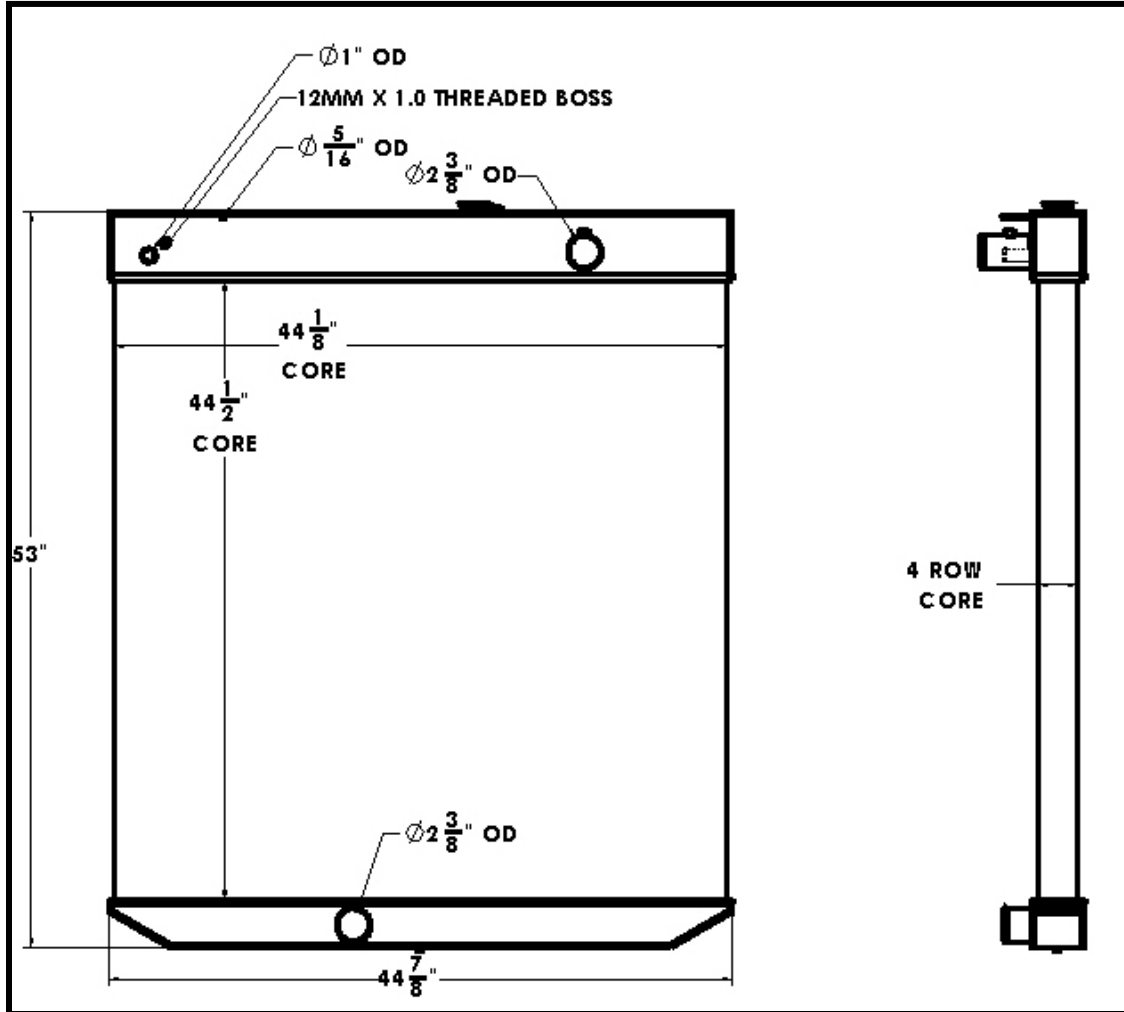

BGR Part Number: ST-0132-4I-EF

VOLVO

Overall Dimensions: 53" X 45" X 3-1/2"

Core: 44-1/2" X 44-1/8" X 4 ROW

Inlet: 2-3/8" OD

Outlet: 2-3/8" OD