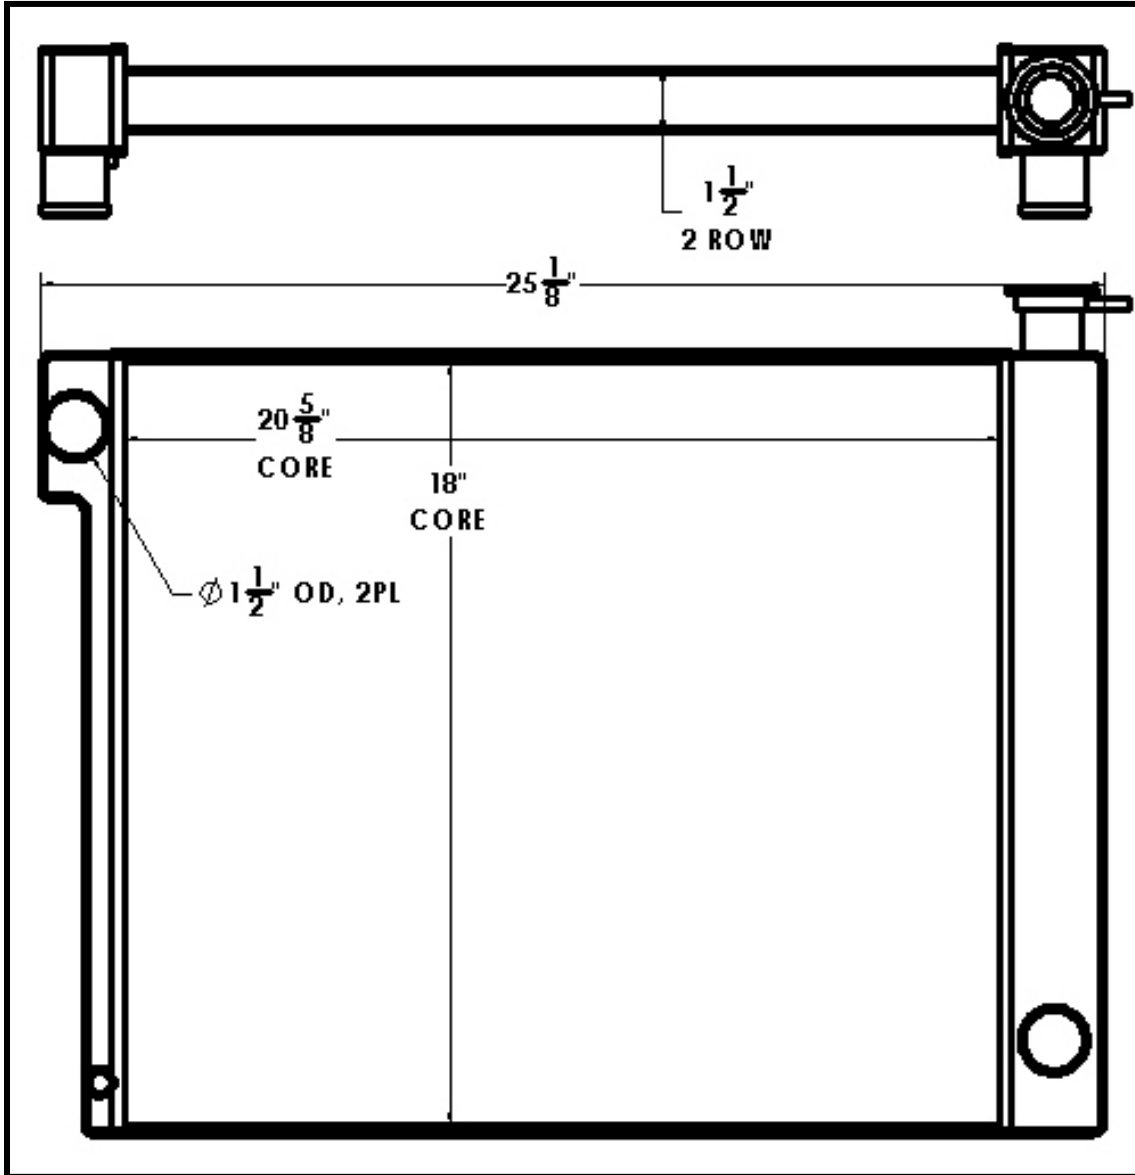

BGR Part Number: ST-0128-2T-EF

Generac 097372C

Overall Dimensions: 25-1/8" X 19" X 2-1/2"

Core: 20-5/8" X 18" X 2 ROW

Inlet: 1-1/2" OD

Outlet: 1-1/2" OD