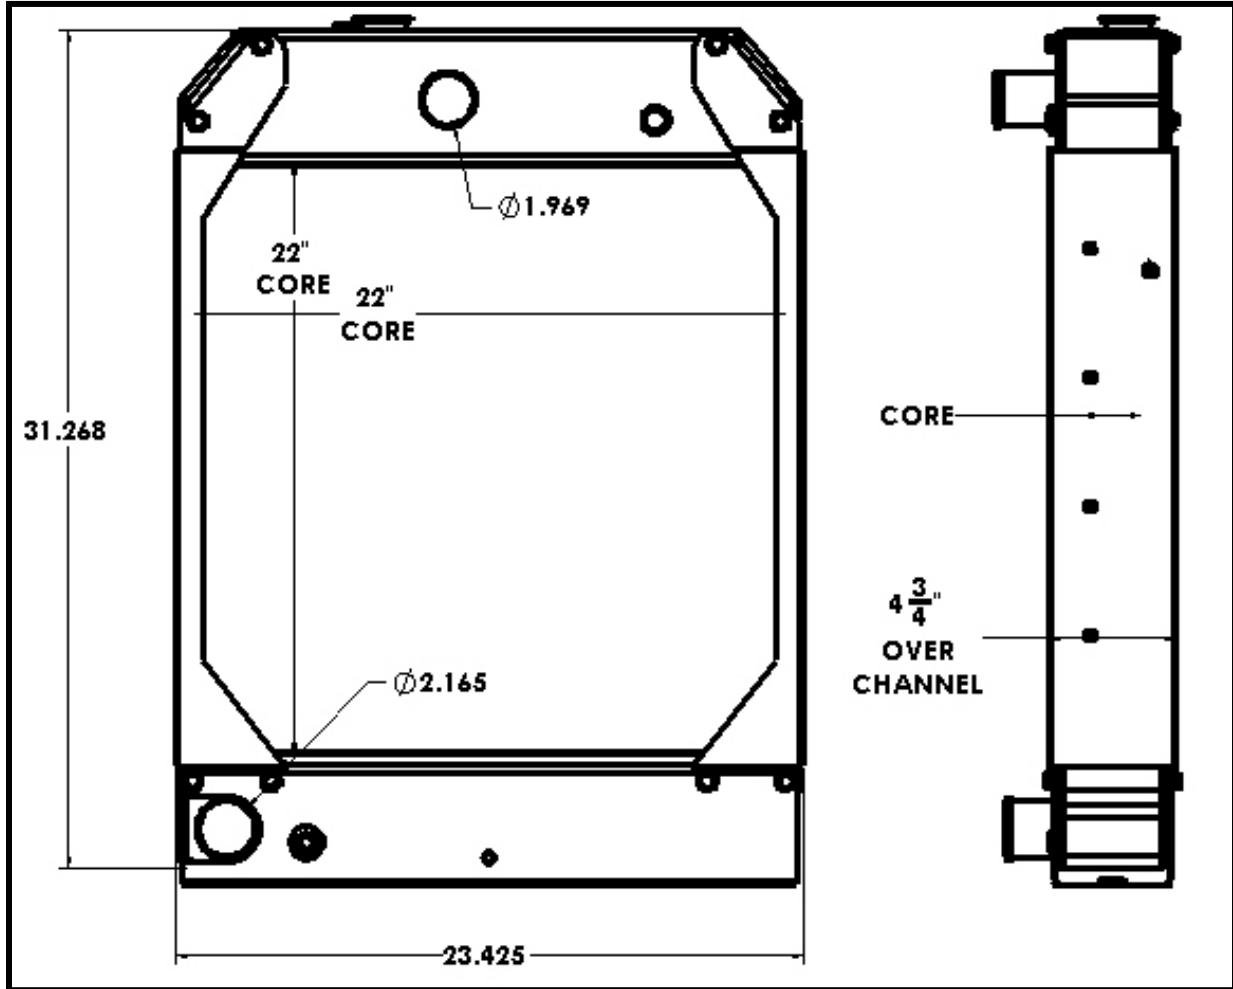

BGR Part Number: ST-0126-3M-EF

Perkins

Overall Dimensions: 31-1/4" X 23-7/16" X 4-3/4"

Core: 22" X 22" X 4 ROW

Inlet: 1-15/16" OD

Outlet: 2-3/16" OD