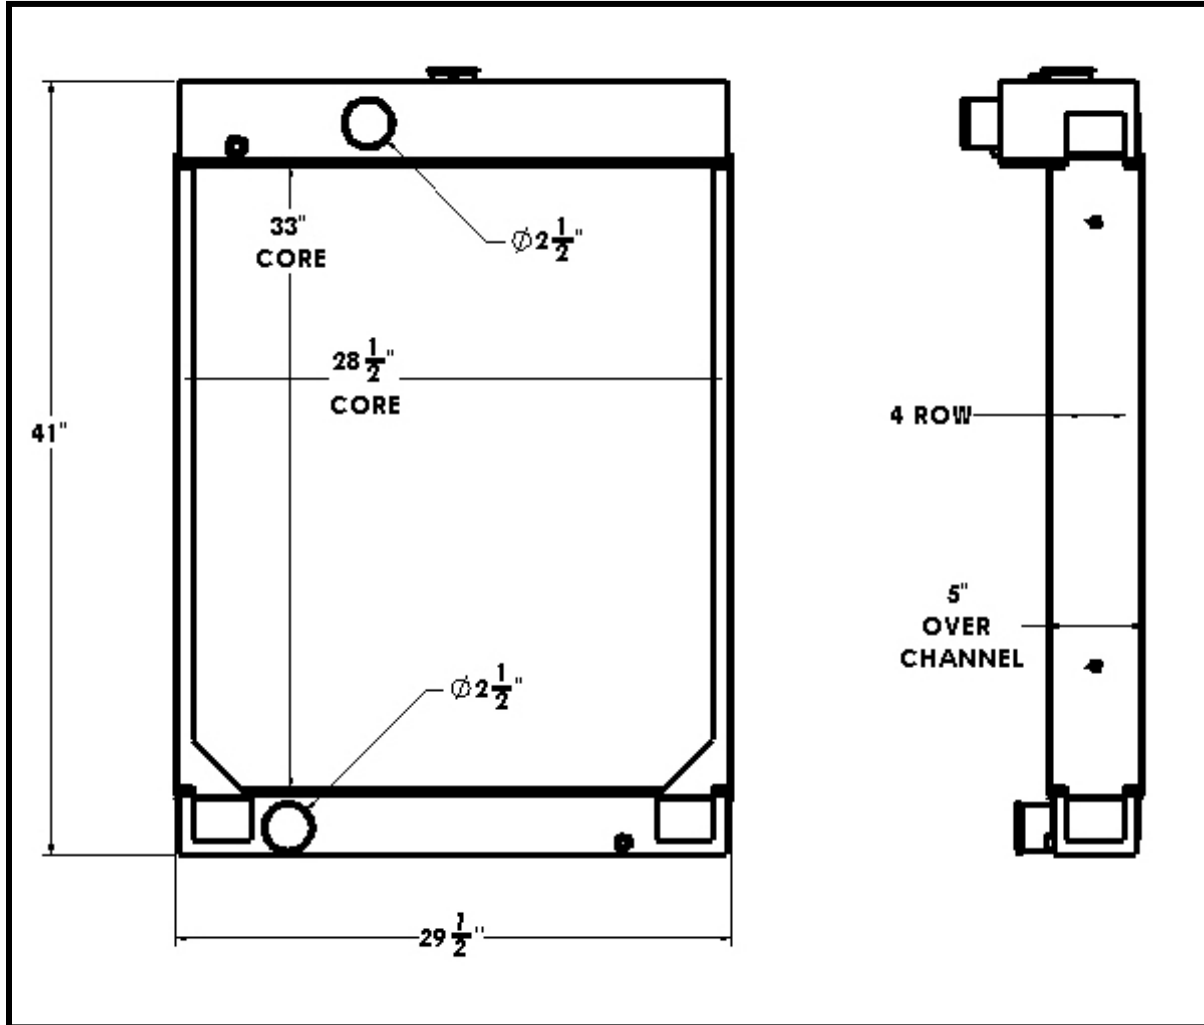

BGR Part Number: ST-0119-4T-NC

D333

Overall Dimensions: 41" X 29-1/2" X 5"

Core: 33" X 28-1/2" X 4 ROW

Inlet: 2-1/2" OD

Outlet: 2-1/2" OD