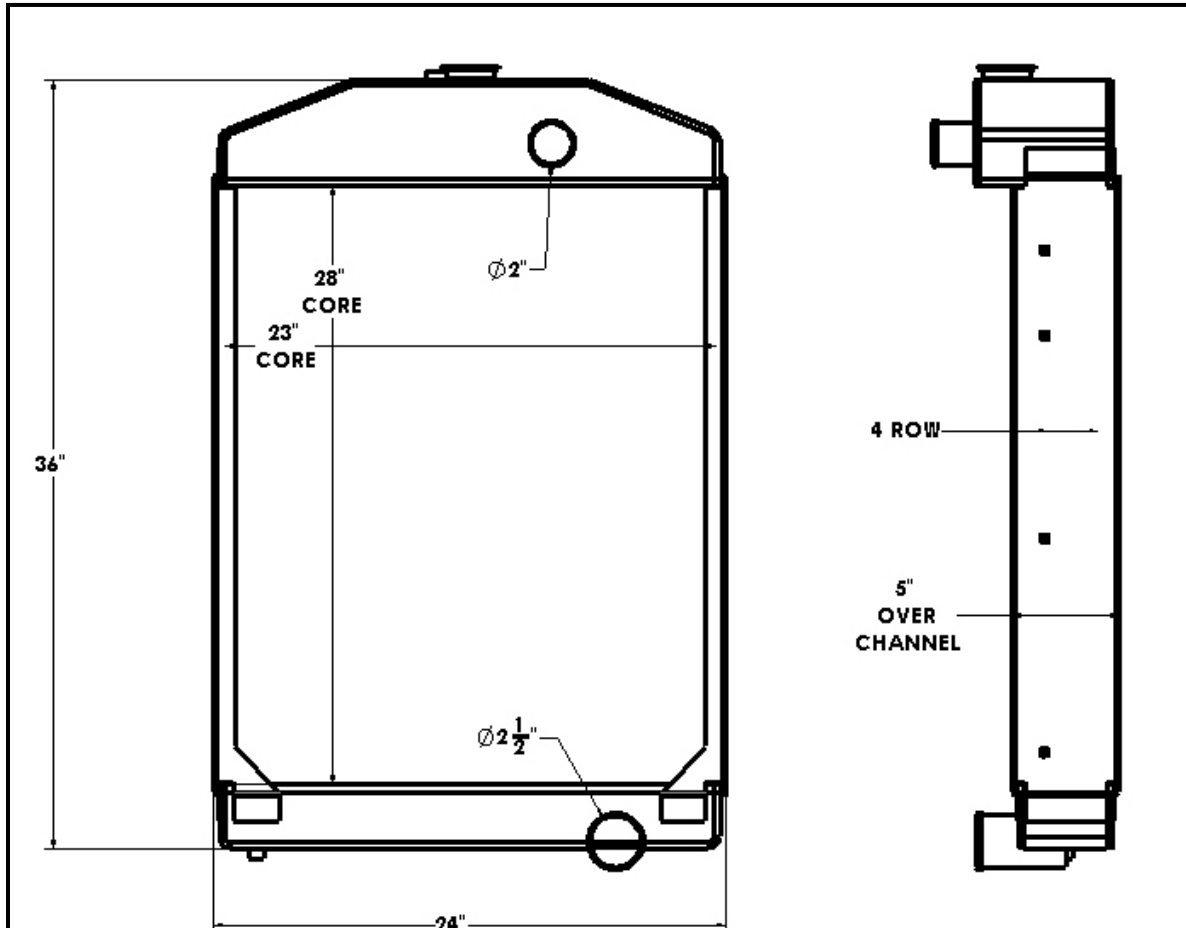

BGR Part Number: ST-0118-4T-NC

KATOLIGHT

Overall Dimensions: 36" X 24" X 5"

Core: 28" X 23" X 4 ROW

Inlet: 2" OD 2PL

Outlet: 2-1/2" OD