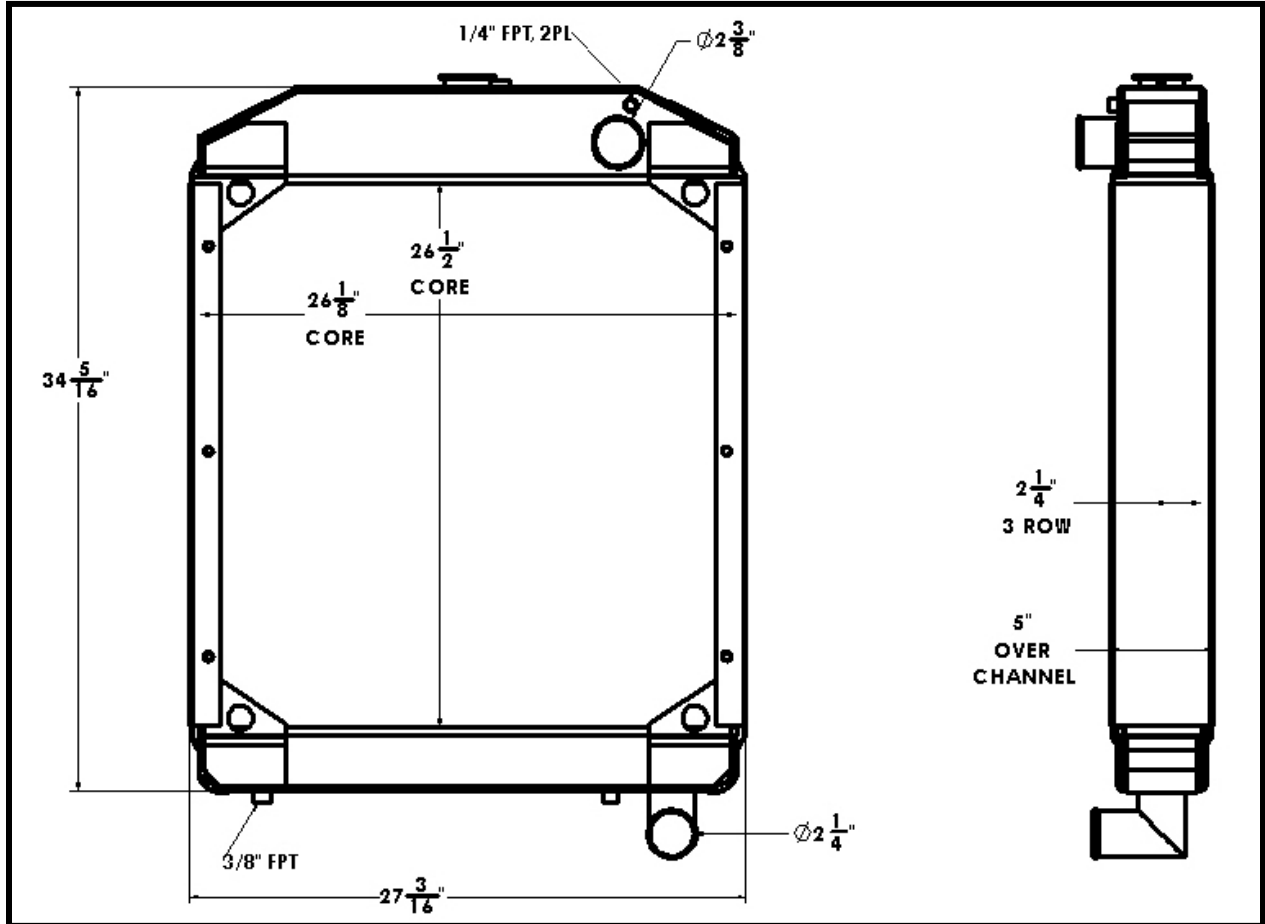

BGR Part Number: ST-0113-3X-NC

ONAN PART NUMBER 130-2517

Overall Dimensions: 34-5/16" X 27-3/16" X 5"

Core: 26-1/2" X 26-1/8" X 3 ROW

Inlet: 2-3/8"OD

Outlet: 2-1/4"OD