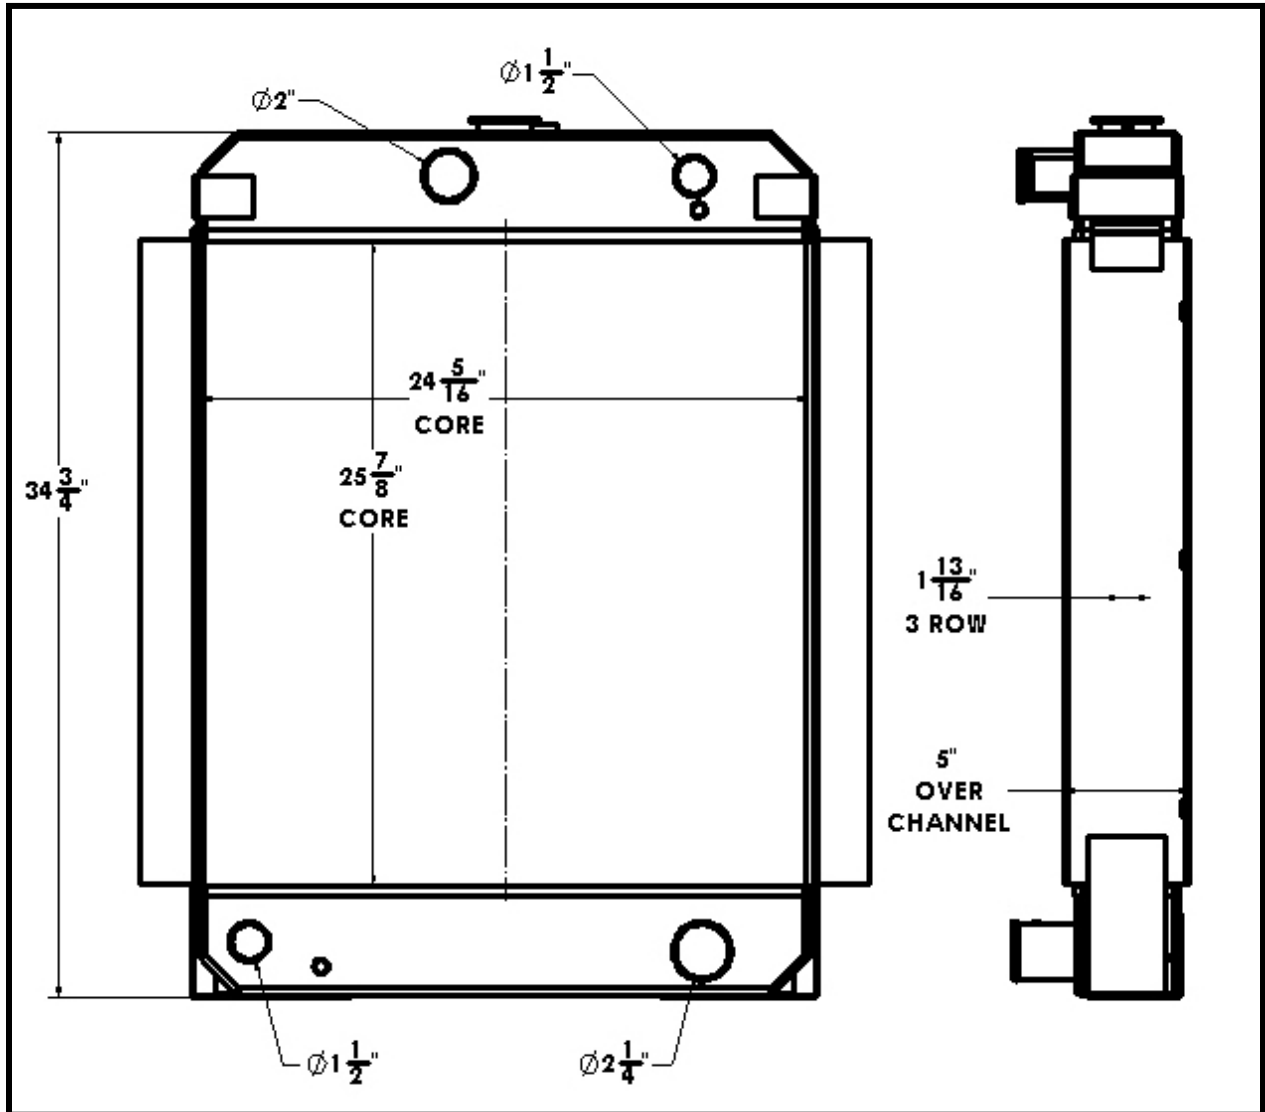

BGR Part Number: ST-0112-3I-F

KOHLER 80RZ282 SPEC 187334-82N

Overall Dimensions: $34\text{-}3/4"$ X $29\text{-}1/4"$ X $5"$

Core: $25\text{-}7/8"$ X $24\text{-}5/16"$ X 3 ROW

Inlet: $2"$ OD, $1\text{-}1/2"$ OD

Outlet: $1\text{-}1/2"$ OD, $2\text{-}1/4"$ OD