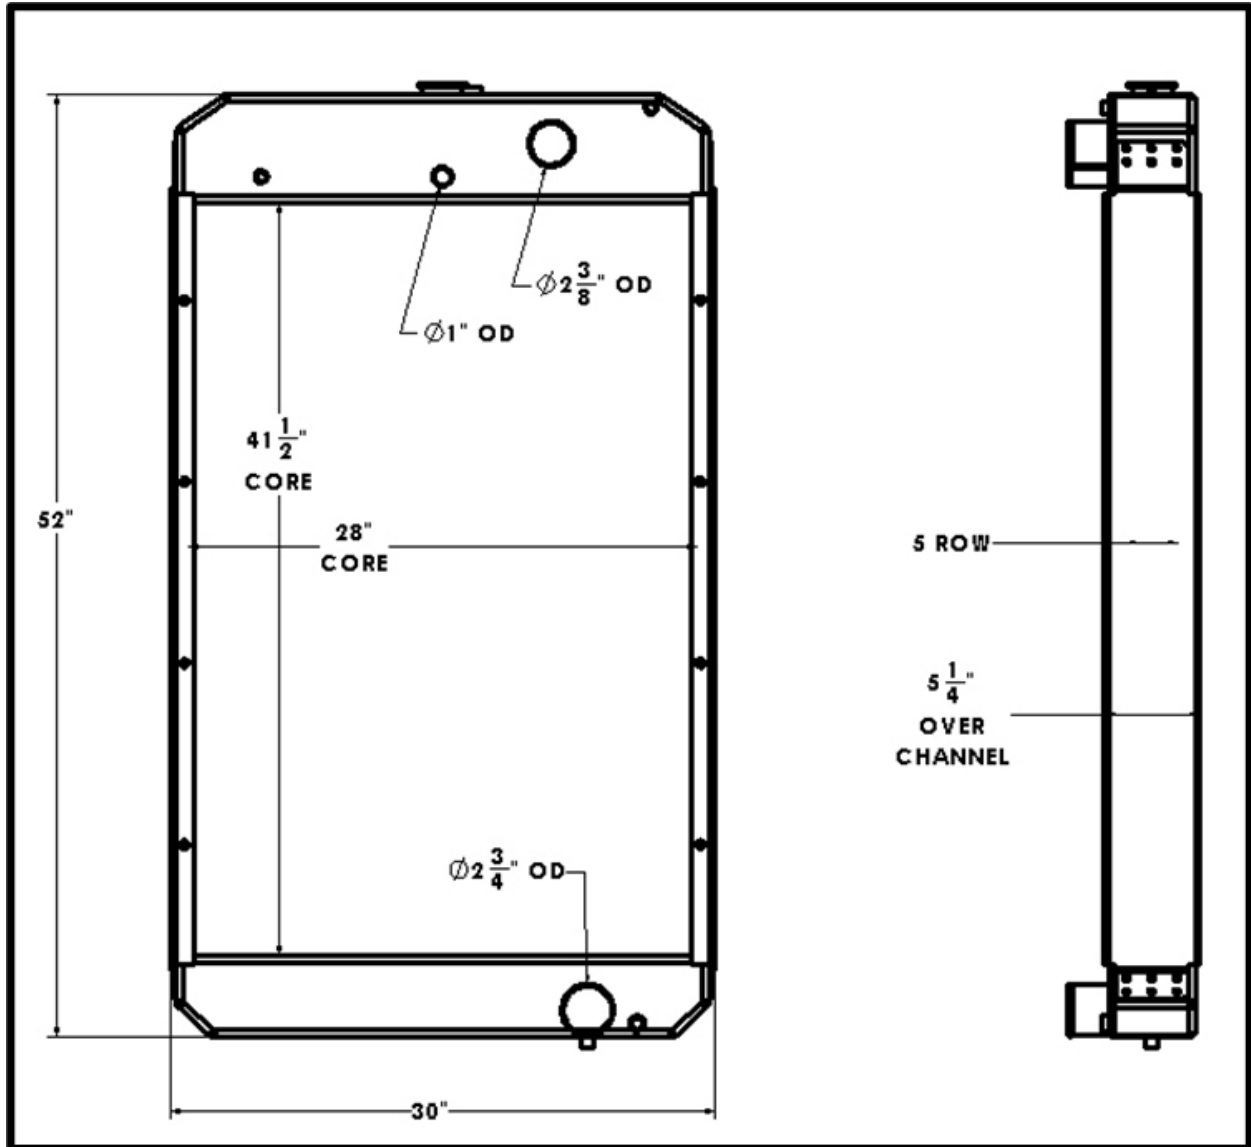

BGR Part Number: ST-0105-5I-NC

ONAN PART NUMBER: 130-2522

Overall Dimensions: 52" X 30" X 5-1/4"

Core: 41-1/2" X 28" X 5 ROW

Inlet: 2-3/8" OD

Outlet: 2-3/4" OD