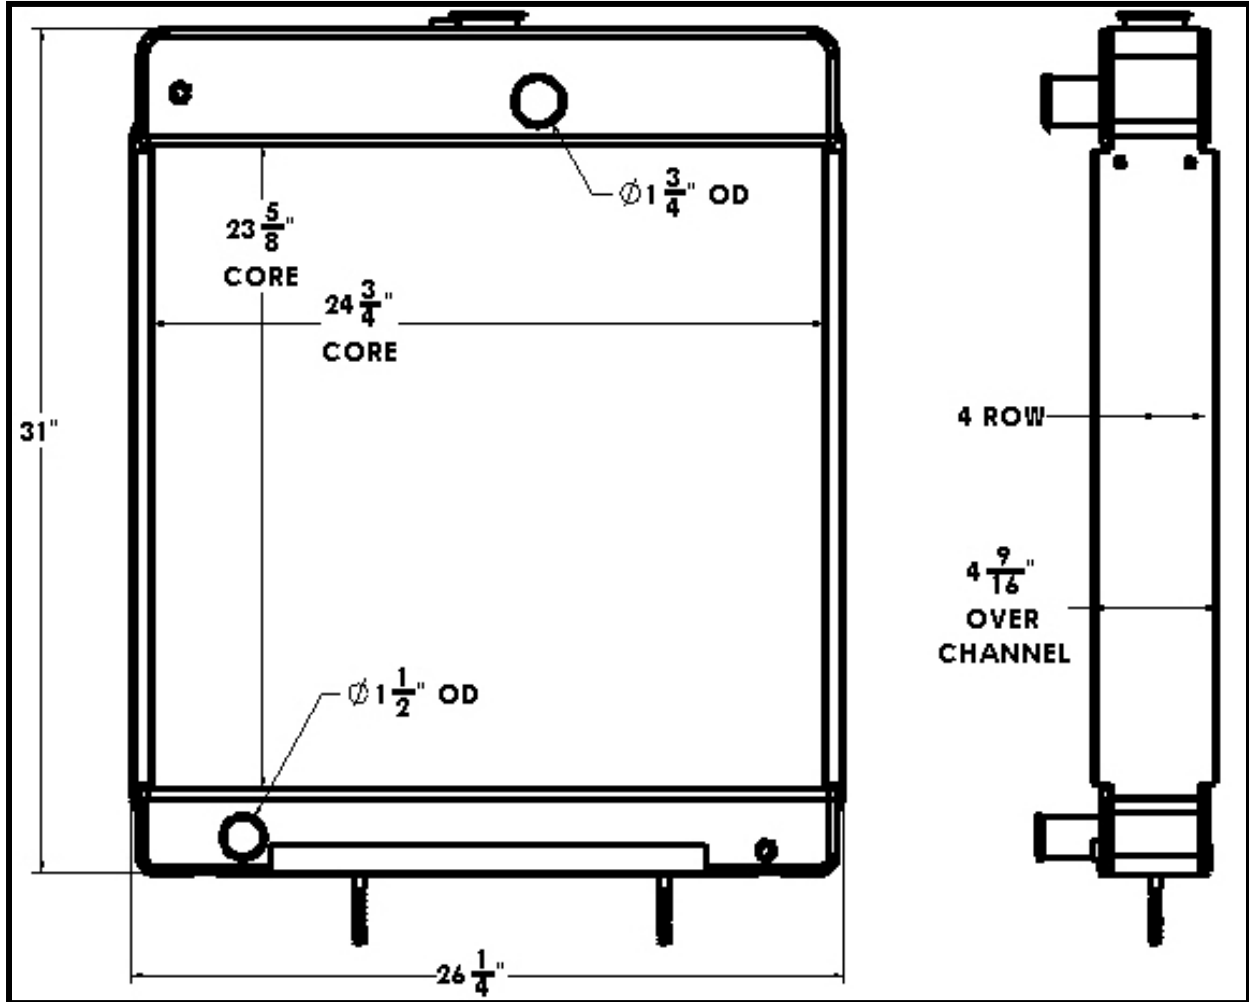

BGR Part Number: ST-0097-4R-B  
COVRAD S9042\_91300164

Overall Dimensions: 31" X 26-1/2" 4-9/16"

Core: 23-5/8" X 24-3/4" X 4 ROW

Inlet: 1-3/4" OD

Outlet: 1-1/2" OD