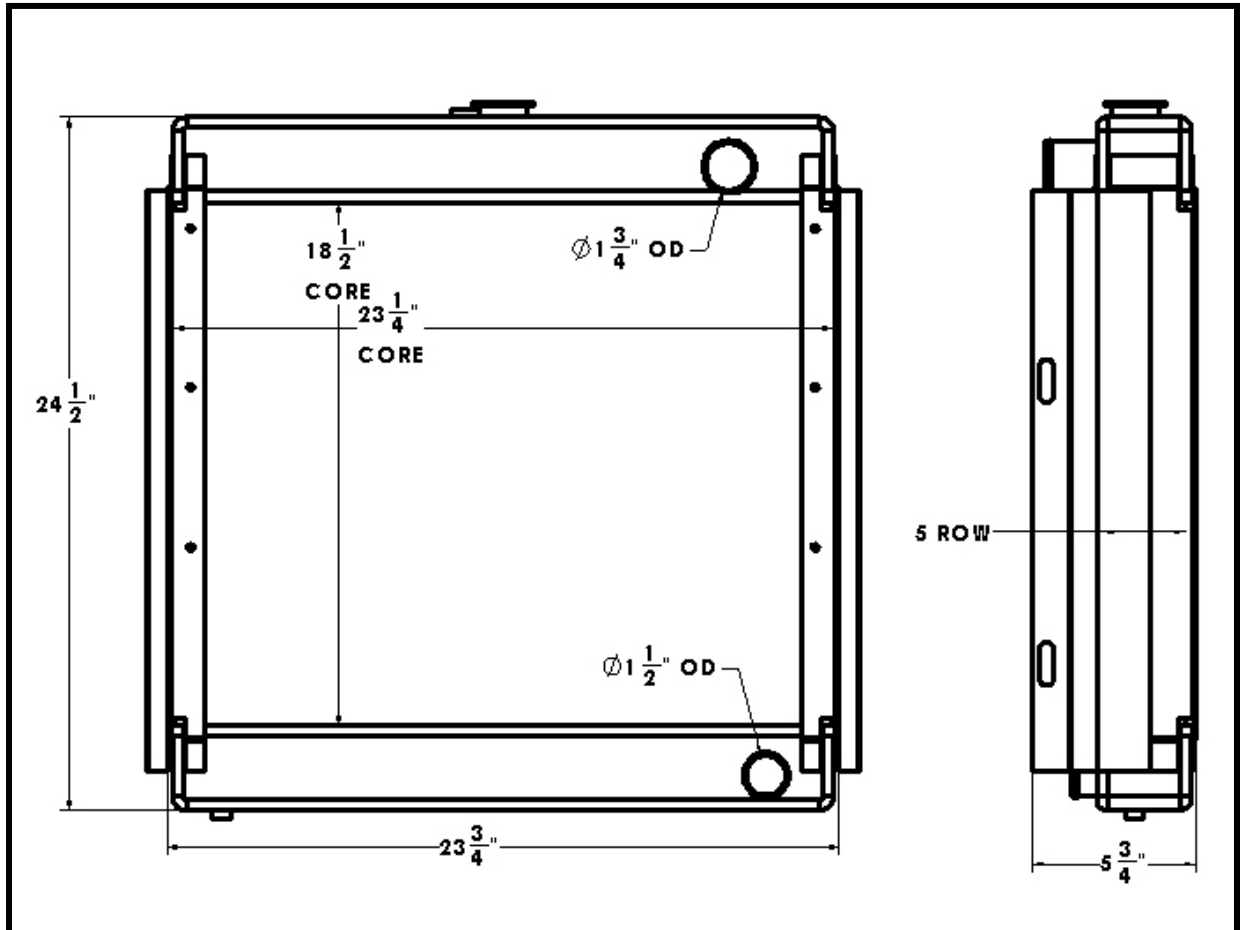

BGR Part Number: ST-0084-5S-FM

Overall Dimensions: $24\frac{1}{2}$ " X $23\frac{3}{4}$ " X $5\frac{3}{4}$ "

Core: $18\frac{1}{2}$ " X $23\frac{1}{4}$ " X 5 Row

Inlet: $1\frac{3}{4}$ " OD

Outlet: $1\frac{1}{2}$ " OD