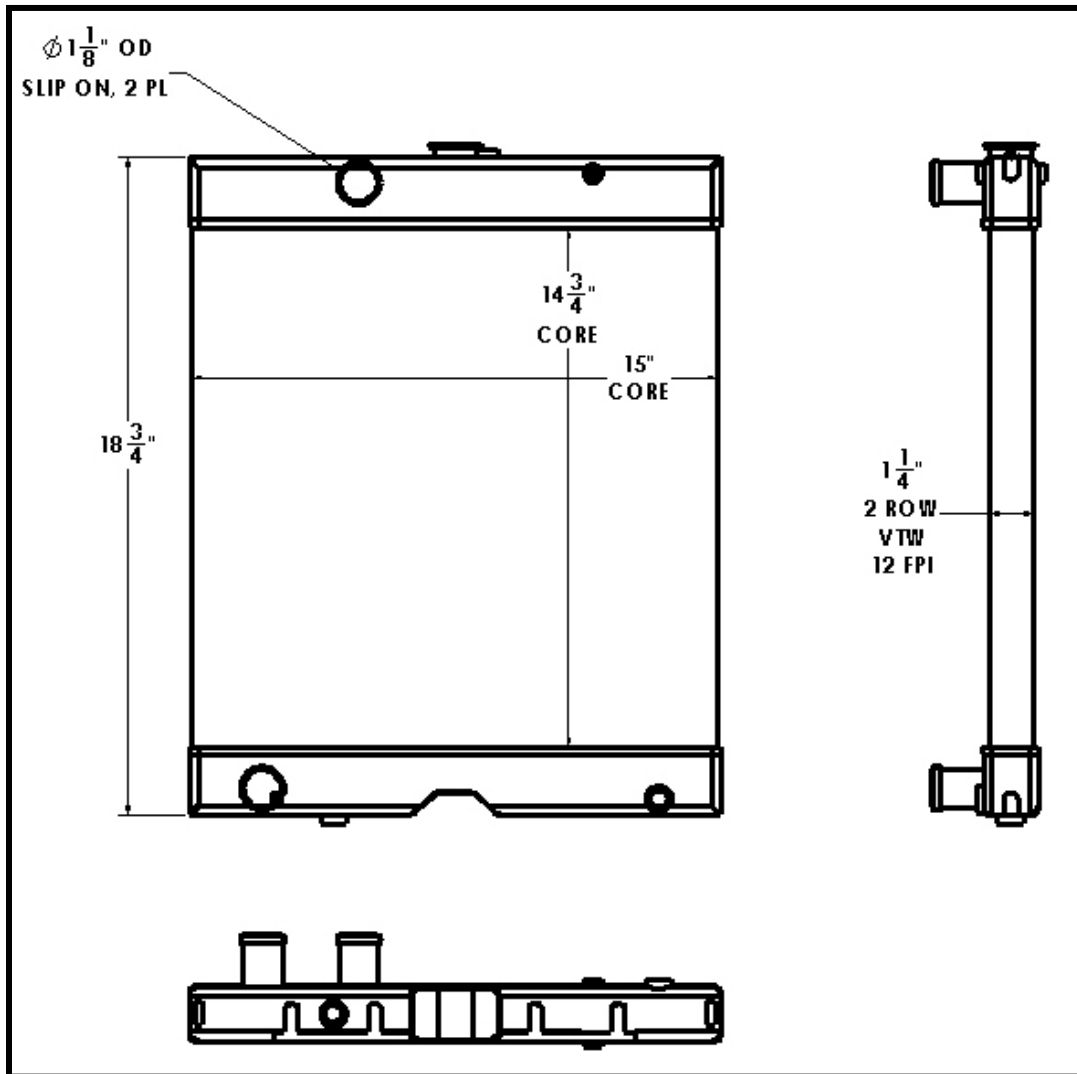

BGR Part Number: ST-0080-2VTW-EF

Overall Dimensions: 18-3/4" X 15" X 2"

Core: 14-3/4" X 15" X 2 Row

Inlet: 1-1/8" OD

Outlet: 1-1/8" OD